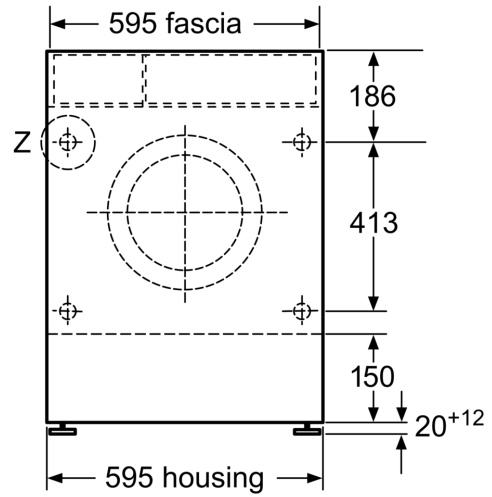

WX975600	Floor securing component
WZ10130	Extension for cold water inlet /Aquastop

Technical specifications

Energy Efficiency Class Wash/Dry cycle(Regulation): E
Energy Efficiency Class Eco 40-60 programme (Regulation):	E
Weighted energy consumption in kWh per 100 full Wash/Dry cycles:266 kWh
Weighted energy consumption in kWh per 100 washing cycles of eco 40-60 programme:77 kWh
Maximum capacity in kg in a Wash/Dry cycle: 4.0
Maximum capacity in kg in a wash cycle:7.0
The water consumption of the full wash and dry cycle in liters per cycle: 68 l
The water consumption of the eco programme in liters per cycle:	44 l
Duration of the full wash and dry cycle in hours and mins at rated capacity: 5:30 h
Duration of eco 40-60 programme in hours and mins at rated capacity: 2:50 h
Spin-drying efficiency class of eco 40-60 programme: B
Airborne acoustical noise emissions : 72 dB(A) re 1pW
Airborne acoustical noise emission class:A
Built-in / Free-standing: Built-in
Removable top: No
Door opening:Left
Length electrical supply cord: 220.0 cm
Dimensions of the product: 820 x 595 x 584 mm
Weight: 82.1 kg
Drum volume: 52 l
EAN code:4242003940259

Technical Information

- adjustable base height: 16.5 cm
- adjustable base depth: 6.5 cm
- Dimensions (H X W X D): 82 x 59.5 x 56 cm
- Height adjustment with cardanDrive
- Fully integrated

^{1 2} Scale of Energy Efficiency Classes from A to G

iQ500, Washer dryer, 7/4 kg
WK14D543GB

Z detail

Measurements in mm