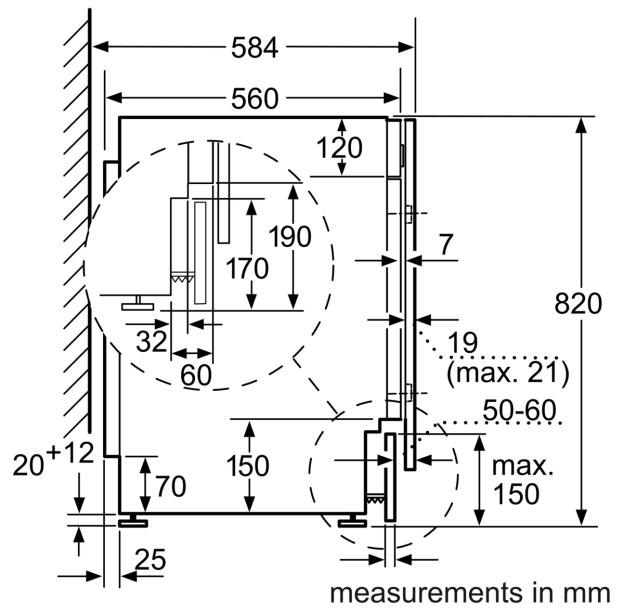

WX975600	Floor securing component
WZ10130	Extension for cold water inlet /Aquastop

Technical specifications

Energy Efficiency Class Wash/Dry cycle(Regulation): E
Energy Efficiency Class Eco 40-60 programme (Regulation):	E
Weighted energy consumption in kWh per 100 full Wash/Dry cycles:266 kWh
Weighted energy consumption in kWh per 100 washing cycles of eco 40-60 programme:77 kWh
Maximum capacity in kg in a Wash/Dry cycle: 4.0
Maximum capacity in kg in a wash cycle:7.0
The water consumption of the full wash and dry cycle in liters per cycle: 68 l
The water consumption of the eco programme in liters per cycle:	44 l
Duration of the full wash and dry cycle in hours and mins at rated capacity: 5:30 h
Duration of eco 40-60 programme in hours and mins at rated capacity: 2:50 h
Spin-drying efficiency class of eco 40-60 programme: B
Airborne acoustical noise emissions : 72 dB(A) re 1pW
Airborne acoustical noise emission class:A
Built-in / Free-standing: Built-in
Removable top: No
Door opening:Left
Length electrical supply cord: 220.0 cm
Dimensions of the product: 820 x 595 x 584 mm
Weight: 82.1 kg
Drum volume: 52 l
EAN code:4242003940259

Technical Information

- adjustable base height: 16.5 cm
- adjustable base depth: 6.5 cm
- Dimensions (H X W X D): 82 x 59.5 x 56 cm
- Height adjustment with cardanDrive
- Fully integrated

^{1 2} Scale of Energy Efficiency Classes from A to G

iQ500, Washer dryer, 7/4 kg
WK14D543GB

Z detail

Measurements in mm