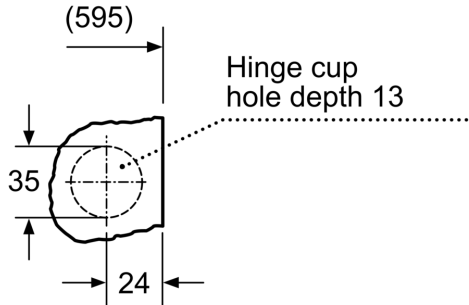

Technical Information

- adjustable base height: 16.5 cm
- adjustable base depth: 6.5 cm
- Dimensions (H X W X D): 82 x 59.5 x 56 cm
- Height adjustment with cardanDrive
- Fully integrated

^{1 2} Scale of Energy Efficiency Classes from A to G

iQ500, Washer dryer, 7/4 kg
WK14D543GB

Z detail

Measurements in mm