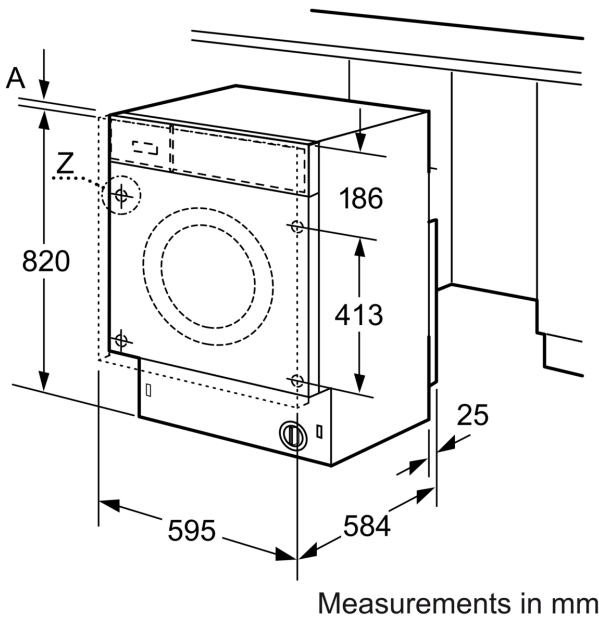

WX975600	Floor securing component
WZ10130	Extension for cold water inlet /Aquastop

Technical specifications

Energy Efficiency Class Wash/Dry cycle(Regulation): E
Energy Efficiency Class Eco 40-60 programme (Regulation):	E
Weighted energy consumption in kWh per 100 full Wash/Dry cycles:266 kWh
Weighted energy consumption in kWh per 100 washing cycles of eco 40-60 programme:77 kWh
Maximum capacity in kg in a Wash/Dry cycle: 4.0
Maximum capacity in kg in a wash cycle:7.0
The water consumption of the full wash and dry cycle in liters per cycle: 68 l
The water consumption of the eco programme in liters per cycle:	44 l
Duration of the full wash and dry cycle in hours and mins at rated capacity: 5:30 h
Duration of eco 40-60 programme in hours and mins at rated capacity: 2:50 h
Spin-drying efficiency class of eco 40-60 programme: B
Airborne acoustical noise emissions : 72 dB(A) re 1pW
Airborne acoustical noise emission class:A
Built-in / Free-standing: Built-in
Removable top: No
Door opening:Left
Length electrical supply cord: 220.0 cm
Dimensions of the product: 820 x 595 x 584 mm
Weight: 82.1 kg
Drum volume: 52 l
EAN code:4242003940259

Technical Information

- adjustable base height: 16.5 cm
- adjustable base depth: 6.5 cm
- Dimensions (H X W X D): 82 x 59.5 x 56 cm
- Height adjustment with cardanDrive
- Fully integrated

^{1 2} Scale of Energy Efficiency Classes from A to G

iQ500, Washer dryer, 7/4 kg
WK14D543GB

Z detail

Measurements in mm