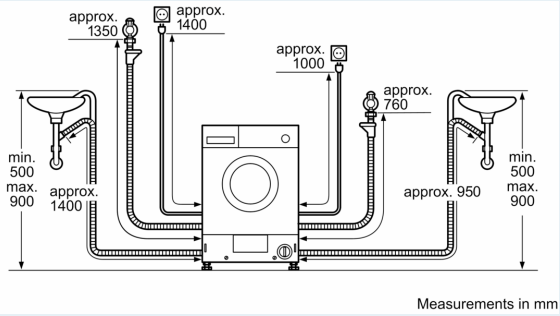

WX975600	Floor securing component
WZ10130	Extension for cold water inlet /Aquastop

Technical specifications

Energy Efficiency Class Wash/Dry cycle(Regulation): E
Energy Efficiency Class Eco 40-60 programme (Regulation):	E
Weighted energy consumption in kWh per 100 full Wash/Dry cycles:266 kWh
Weighted energy consumption in kWh per 100 washing cycles of eco 40-60 programme:77 kWh
Maximum capacity in kg in a Wash/Dry cycle: 4.0
Maximum capacity in kg in a wash cycle:7.0
The water consumption of the full wash and dry cycle in liters per cycle: 68 l
The water consumption of the eco programme in liters per cycle:	44 l
Duration of the full wash and dry cycle in hours and mins at rated capacity: 5:30 h
Duration of eco 40-60 programme in hours and mins at rated capacity: 2:50 h
Spin-drying efficiency class of eco 40-60 programme: B
Airborne acoustical noise emissions : 72 dB(A) re 1pW
Airborne acoustical noise emission class:A
Built-in / Free-standing: Built-in
Removable top: No
Door opening:Left
Length electrical supply cord: 220.0 cm
Dimensions of the product: 820 x 595 x 584 mm
Weight: 82.1 kg
Drum volume: 52 l
EAN code:4242003940259

Technical Information

- adjustable base height: 16.5 cm
- adjustable base depth: 6.5 cm
- Dimensions (H X W X D): 82 x 59.5 x 56 cm
- Height adjustment with cardanDrive
- Fully integrated

^{1 2} Scale of Energy Efficiency Classes from A to G

³ Energy consumption in kWh per 100 complete cycles (in Eco 40-60

programme)

⁴ Water consumption in litres per complete cycle (in Eco 40-60 programme)

⁵ Energy consumption in kWh per 100 washing cycles (in Eco 40-60 programme)

iQ500, Washer dryer, 7/4 kg
WK14D543GB

Z detail

Measurements in mm