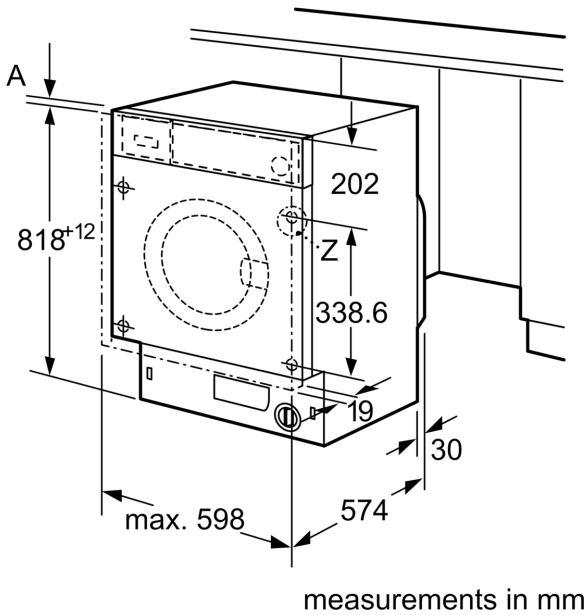

**Series 8, Built-in washing machine, 8 kg, 1400 rpm
WIW28502GB**