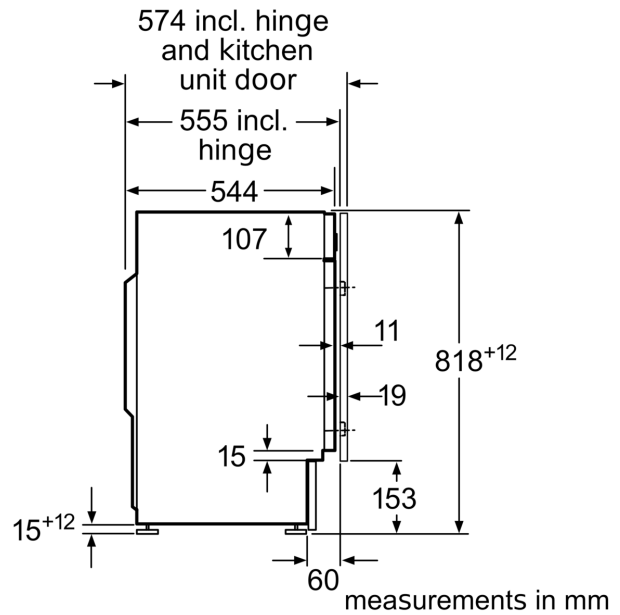

Energy Efficiency Class:	C
Weighted energy consumption in kWh per 100 washing cycles of eco 40-60 programme:	62 kWh
Maximum capacity in kg:	8.0 kg
The water consumption of the eco programme in liters per cycle: 45 l	
Duration of eco 40-60 programme in hours and mins at rated capacity:	3:26 h
Spin-drying efficiency class of eco 40-60 programme:	B
Airborne acoustical noise emission class:	A
Airborne acoustical noise emissions :	66 dB(A) re 1pW
Built-in / Free-standing:	Built-in
Dimensions of the product:	818x596x544 mm
Net weight:	76.3 kg
Connection rating:	2300 W
Fuse protection:	10 A
Voltage:	220-240 V
Frequency:	50 Hz
Length electrical supply cord:	210.0 cm
Door hinge:	Left
Wheels:	No
EAN code:	4242005348343
Installation typology:	Integrated

Technical Information

- adjustable base height: 15 cm
- adjustable base depth: 6.5 cm
- Height adjustment with cardanDrive

¹ Scale of Energy Efficiency Classes from A to G

² Energy consumption in kWh per 100 cycles (in programme Eco 40-60)

³ Weighted water consumption in litres per cycle (in programme Eco 40-60)

⁴ Duration of Eco 40-60 programme

**Series 6, Built-in washing machine, 8 kg, 1400 rpm
WIW28302GB**

Z detail