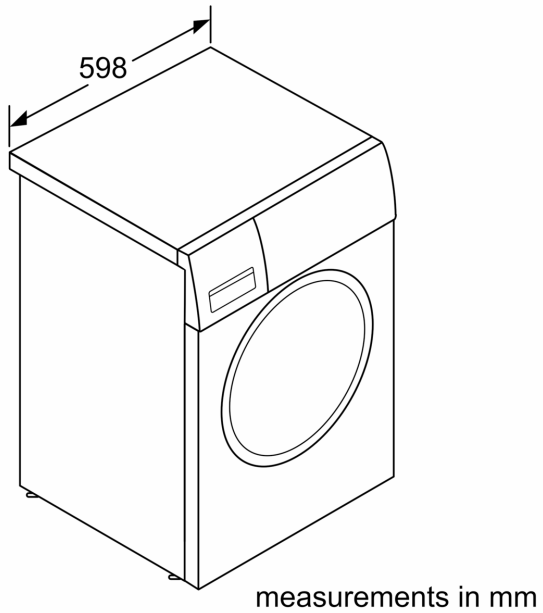

Energy Efficiency Class: A
Weighted energy consumption in kWh per 100 washing cycles of eco 40-60 programme: 46 kWh
Maximum capacity in kg: 9.0 kg
The water consumption of the eco programme in liters per cycle:	48 l
Duration of eco 40-60 programme in hours and mins at rated capacity: 3:48 h
Spin-drying efficiency class of eco 40-60 programme: B
Airborne acoustical noise emission class: A
Airborne acoustical noise emissions : 71 dB(A) re 1pW
Built-in / Free-standing: Freestanding
Dimensions of the product: 848x598x590 mm
Net weight: 73.5 kg
Connection rating: 2300 W
Fuse protection: 10 A
Voltage: 220-240 V
Frequency: 50-60 Hz
Length electrical supply cord: 210.0 cm
Door hinge: Left
Wheels: No
EAN code: 4242005338436
Installation typology: Free-standing

Technical Information

- Slide-under installation
- Large silver-black grey door with 165° opening
- Dimensions (H x W): 84.8 cm x 59.8 cm
- Appliance depth: 59.0 cm
- Appliance depth incl. door: 63.6 cm
- Appliance depth with open door: 107.3 cm

¹ Scale of Energy Efficiency Classes from A to G

² Energy consumption in kWh per 100 cycles (in programme Eco 40-60)

³ Weighted water consumption in litres per cycle (in programme Eco 40-60)

⁴ Duration of Eco 40-60 programme

Measurements in mm