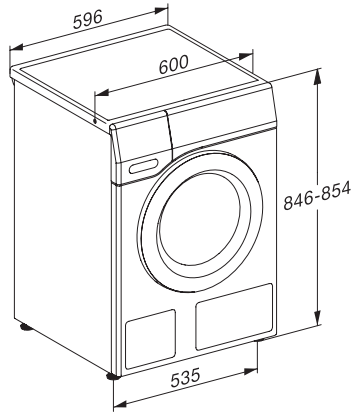

WEG365 WCS P Wash&9kg

W1 front-loader washing machine:

A | 9 kg | 1400 rpm | QuickPowerWash | Pre-ironing | Miele@home

EAN: 4002516257646 / Material number: 11359250 / Old Material Number: 11EG3655GB

Flow meter	•
Foam sensing	•
ProfiEco motor	•
Wash programmes	
QuickPowerWash	•
Automatic plus	•
Cottons (coloureds)	•
Minimum iron	•
Delicates	•
Shirts	•
Silk (hand-washable)	•
Woolens (hand-washable)	•
Express 20	•
Dark garments / Denim	•
Outerwear	•
Proofing	•
Sportswear	•
Clean machine	•
Cottons Arrow	•
Separate rinse/Starch	•
Drain / Spin	•
ECO 40-60	•
Washing extras	
SingleWash	•
Short	•
Soak	•
Pre-wash	•
Water plus	•
Additional rinse cycle	•
Extra quiet	•
Pre-ironing with steam	•
Buzzer	•
AllergoWash	•
Quality	
Counterweights made of cast iron	•
Safety	
Water protection system	Watercontrol-System
Safety lock	•
PIN-Code	•
Optical interface	•
Technical data	
Dimensions in mm (width)	596
Dimensions in mm (height)	850
Dimensions in mm (depth)	636
Appliance depth in mm with opened door	1054
Appliance depth excluding door (for building-under) in mm	600
Weight in kg	93
Total rated load in kW	2.10-2.40
Voltage in V	220-240
Fuse rating in A	13
Frequency in Hz	50

WEG365 WCS PWash&9kg

W1 front-loader washing machine:

A | 9 kg | 1400 rpm | QuickPowerWash | Pre-ironing | Miele@home

W1 installation drawing, slanted fascia or straight fascia, measures in mm

W1 drawing, slanted fascia or straight fascia, measures in mm