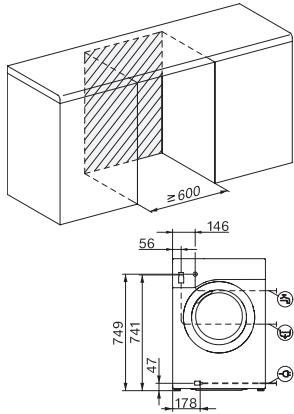

WEG365 WCS P Wash&9kg

W1 front-loader washing machine:

A | 9 kg | 1400 rpm | QuickPowerWash | Pre-ironing | Miele@home

EAN: 4002516257646 / Material number: 11359250 / Old Material Number: 11EG3655GB

Flow meter	•
Foam sensing	•
ProfiEco motor	•
Wash programmes	
QuickPowerWash	•
Automatic plus	•
Cottons (coloureds)	•
Minimum iron	•
Delicates	•
Shirts	•
Silk (hand-washable)	•
Woolens (hand-washable)	•
Express 20	•
Dark garments / Denim	•
Outerwear	•
Proofing	•
Sportswear	•
Clean machine	•
Cottons Arrow	•
Separate rinse/Starch	•
Drain / Spin	•
ECO 40-60	•
Washing extras	
SingleWash	•
Short	•
Soak	•
Pre-wash	•
Water plus	•
Additional rinse cycle	•
Extra quiet	•
Pre-ironing with steam	•
Buzzer	•
AllergoWash	•
Quality	
Counterweights made of cast iron	•
Safety	
Water protection system	Watercontrol-System
Safety lock	•
PIN-Code	•
Optical interface	•
Technical data	
Dimensions in mm (width)	596
Dimensions in mm (height)	850
Dimensions in mm (depth)	636
Appliance depth in mm with opened door	1054
Appliance depth excluding door (for building-under) in mm	600
Weight in kg	93
Total rated load in kW	2.10-2.40
Voltage in V	220-240
Fuse rating in A	13
Frequency in Hz	50

WEG365 WCS PWash&9kg

W1 front-loader washing machine:

A | 9 kg | 1400 rpm | QuickPowerWash | Pre-ironing | Miele@home

W1 installation drawing, slanted fascia or straight fascia, measures in mm

W1 drawing, slanted fascia or straight fascia, measures in mm

W1 drawing, slanted fascia or straight fascia, measures in mm

W1 drawing, slanted fascia or straight fascia, measures in mm