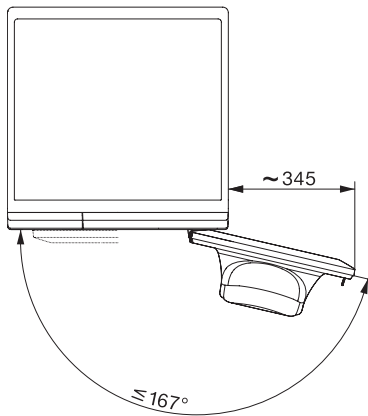

WEG365 WCS PWash&9kg

W1 front-loader washing machine:

A | 9 kg | 1400 rpm | QuickPowerWash | Pre-ironing | Miele@home

W1 installation drawing, slanted fascia or straight fascia, measures in mm

W1 drawing, slanted fascia or straight fascia, measures in mm

W1 drawing, slanted fascia or straight fascia, measures in mm

W1 drawing, slanted fascia or straight fascia, measures in mm