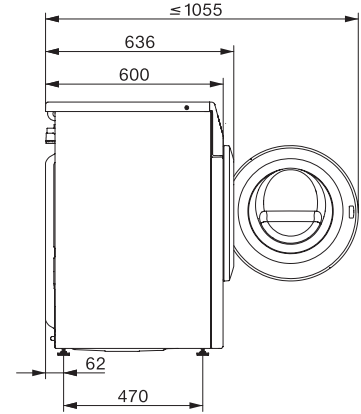

WEG365 WCS PWash&9kg

W1 front-loader washing machine:

A | 9 kg | 1400 rpm | QuickPowerWash | Pre-ironing | Miele@home

W1 installation drawing, slanted fascia or straight fascia, measures in mm

W1 drawing, slanted fascia or straight fascia, measures in mm

W1 drawing, slanted fascia or straight fascia, measures in mm

W1 drawing, slanted fascia or straight fascia, measures in mm