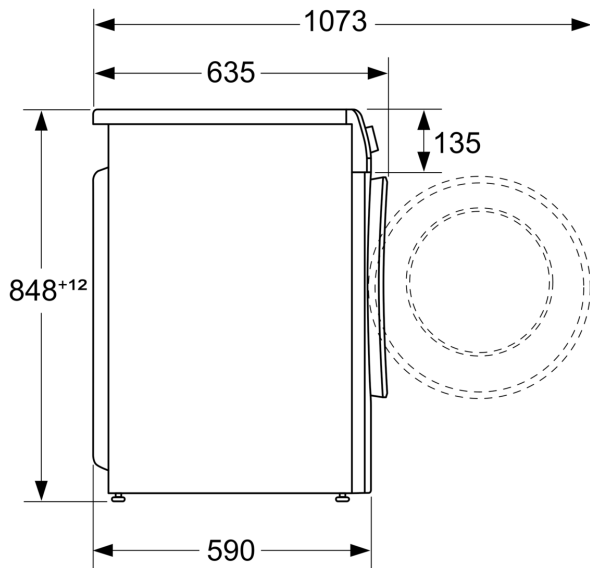

Technical Information

- Slide-under installation

- Dimensions (H x W): 84.8 cm x 59.8 cm
- Appliance depth: 59.0 cm
- Appliance depth incl. door: 63.5 cm
- Appliance depth with open door: 107.3 cm

^{1 2} Scale of Energy Efficiency Classes from A to G

measurements in mm

measurements in mm