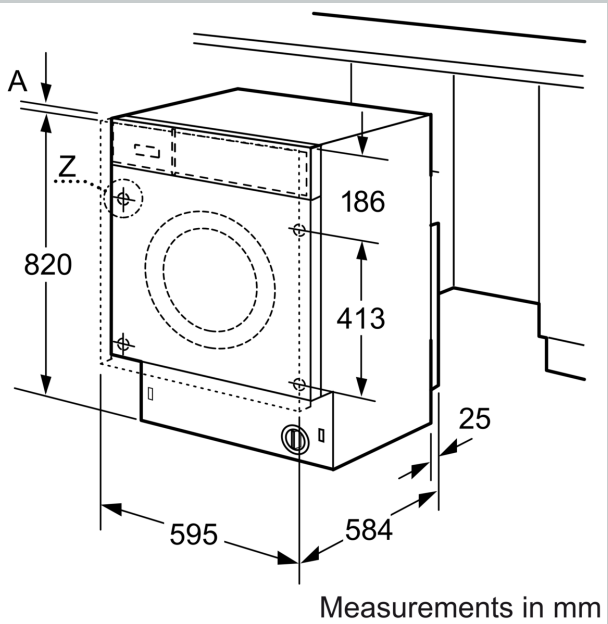

Technical Information

- adjustable base height: 16.5 cm
- adjustable base depth: 6.5 cm
- Dimensions (H X W X D): 82 x 59.5 x 56 cm
- Height adjustment with Cardan drive
- Fully integratable

^{1,2} Scale of Energy Efficiency Classes from A to G

WASHER DRYER, 7/4 KG
V6540X3GB

Z detail

Measurements in mm