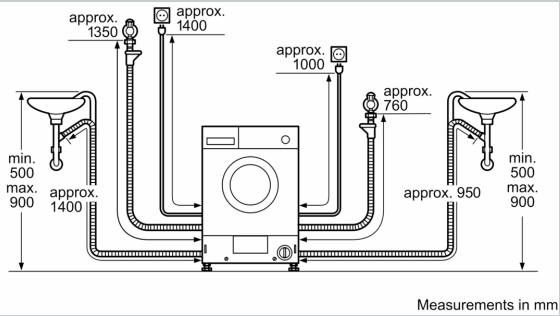

Energy Efficiency Class Wash/Dry cycle(Regulation): E
Energy Efficiency Class Eco 40-60 programme (Regulation):	E
Weighted energy consumption in kWh per 100 full Wash/Dry cycles: 266 kWh
Weighted energy consumption in kWh per 100 washing cycles of eco 40-60 programme: 77 kWh
Maximum capacity in kg in a Wash/Dry cycle: 4.0
Maximum capacity in kg in a wash cycle: 7.0
The water consumption of the full wash and dry cycle in liters per cycle: 68 l
The water consumption of the eco programme in liters per cycle:	44 l
Duration of the full wash and dry cycle in hours and mins at rated capacity: 5:30 h
Duration of eco 40-60 programme in hours and mins at rated capacity: 2:50 h
Spin-drying efficiency class of eco 40-60 programme: B
Airborne acoustical noise emissions : 72 dB(A) re 1pW
Airborne acoustical noise emission class: A
Built-in / Free-standing: Built-in
Removable top: No
Door hinge: Left
Length electrical supply cord: 220.0 cm
Dimensions of the product: 820 x 595 x 584 mm
Net weight: 85.1 kg
Drum volume: 52 l
EAN code: 4242004274209

Technical Information

- adjustable base height: 16.5 cm
- adjustable base depth: 6.5 cm
- Dimensions (H X W X D): 82 x 59.5 x 56 cm
- Height adjustment with Cardan drive
- Fully integratable

^{1,2} Scale of Energy Efficiency Classes from A to G

³ Energy consumption in kWh per 100 complete cycles (in Eco 40-60 programme)

⁴ Water consumption in litres per complete cycle (in Eco 40-60

programme)

⁵ Energy consumption in kWh per 100 washing cycles (in Eco 40-60 programme)

WASHER DRYER, 7/4 KG
V6540X3GB

Z detail

Measurements in mm