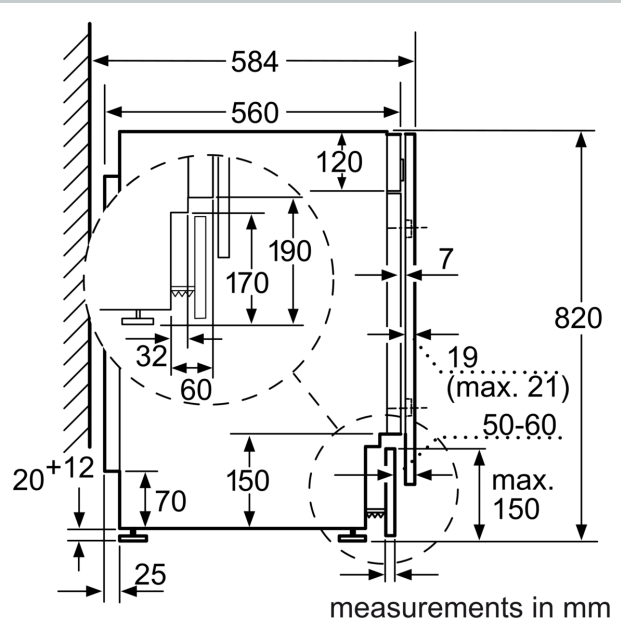

Energy Efficiency Class Wash/Dry cycle(Regulation): E
Energy Efficiency Class Eco 40-60 programme (Regulation):	E
Weighted energy consumption in kWh per 100 full Wash/Dry cycles: 266 kWh
Weighted energy consumption in kWh per 100 washing cycles of eco 40-60 programme: 77 kWh
Maximum capacity in kg in a Wash/Dry cycle: 4.0
Maximum capacity in kg in a wash cycle: 7.0
The water consumption of the full wash and dry cycle in liters per cycle: 68 l
The water consumption of the eco programme in liters per cycle:	44 l
Duration of the full wash and dry cycle in hours and mins at rated capacity: 5:30 h
Duration of eco 40-60 programme in hours and mins at rated capacity: 2:50 h
Spin-drying efficiency class of eco 40-60 programme: B
Airborne acoustical noise emissions : 72 dB(A) re 1pW
Airborne acoustical noise emission class: A
Built-in / Free-standing: Built-in
Removable top: No
Door hinge: Left
Length electrical supply cord: 220.0 cm
Dimensions of the product: 820 x 595 x 584 mm
Net weight: 85.1 kg
Drum volume: 52 l
EAN code: 4242004274209

Technical Information

- adjustable base height: 16.5 cm
- adjustable base depth: 6.5 cm
- Dimensions (H X W X D): 82 x 59.5 x 56 cm
- Height adjustment with Cardan drive
- Fully integratable

^{1,2} Scale of Energy Efficiency Classes from A to G

WASHER DRYER, 7/4 KG
V6540X3GB

Z detail

Measurements in mm