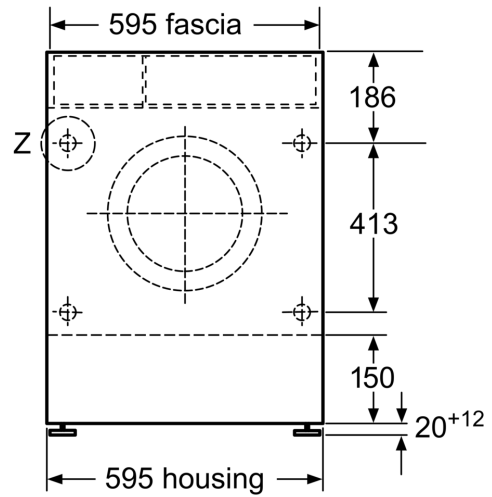

Technical Information

- adjustable base height: 16.5 cm
- adjustable base depth: 6.5 cm
- Dimensions (H X W X D): 82 x 59.5 x 56 cm
- Height adjustment with Cardan drive
- Fully integratable

^{1,2} Scale of Energy Efficiency Classes from A to G

WASHER DRYER, 7/4 KG
V6540X3GB

Z detail

Measurements in mm