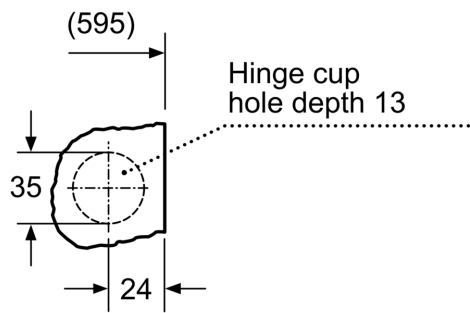

Technical Information

- adjustable base height: 16.5 cm
- adjustable base depth: 6.5 cm
- Dimensions (H X W X D): 82 x 59.5 x 56 cm
- Height adjustment with Cardan drive
- Fully integratable

^{1,2} Scale of Energy Efficiency Classes from A to G

WASHER DRYER, 7/4 KG
V6540X3GB

Z detail

Measurements in mm