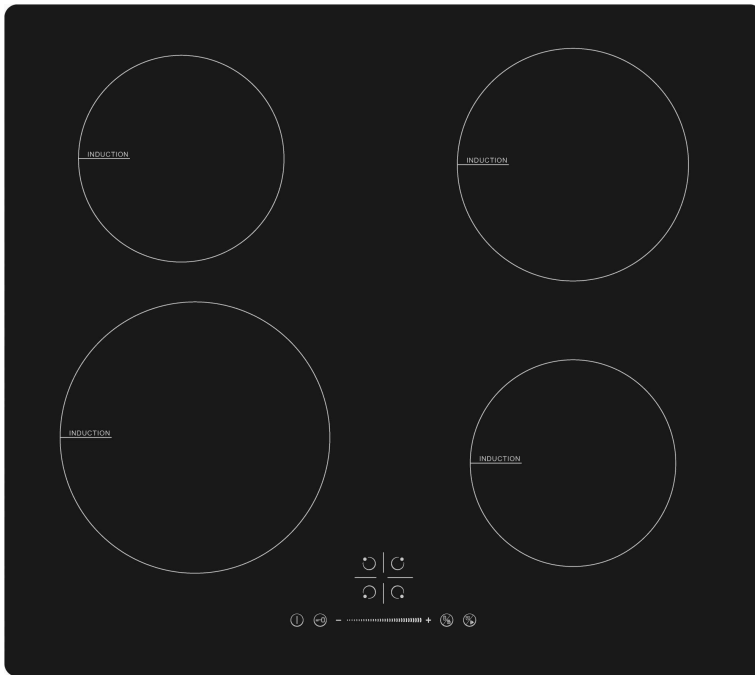

cata 

Height: 60mm

Width: 590mm

Depth: 520mm

Induction

Number of Zones: 4

Power Levels: 9

Total Connected Load: 2.8 / 3.5 / 7.0kW

Sliding Touch Controls

Keep Warm

Child Lock

5 Year Parts / 2 Year Labour Warranty

L(mm)	W(mm)	H(mm)	D(mm)	A(mm)	B(mm)	X(mm)
590	520	58	54	565	495	50 mini