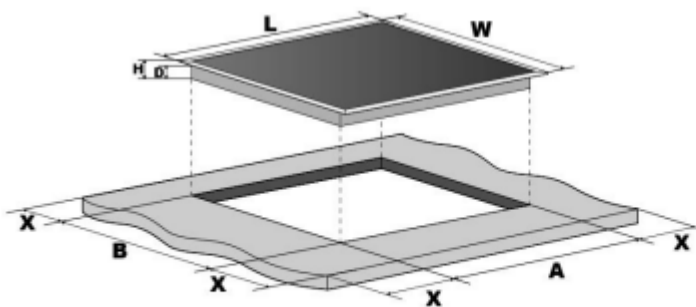

cata 

Height: 60mm

Width: 590mm

Depth: 520mm

Induction

Number of Zones: 4

Power Levels: 9

Total Connected Load: 2.8 / 3.5 / 7.0kW

Sliding Touch Controls

Keep Warm

Child Lock

5 Year Parts / 2 Year Labour Warranty

L(mm)	W(mm)	H(mm)	D(mm)	A(mm)	B(mm)	X(mm)
590	520	58	54	565	495	50 mini