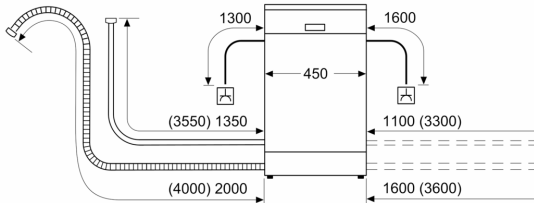

Energy Efficiency Class:	E
Energy Consumption for 100 cycles Eco Programme:	76 kWh
Maximum number of place settings:	10
The water consumption of the eco programme in liters per cycle: 9.5 l	
Programme duration:	3:40 h
Airborne acoustical noise emissions :	45 dB(A) re 1pW
Airborne acoustical noise emission class:	C
Built-in / Free-standing:	Freestanding
Height of removable worktop:	30 mm
Dimensions of the product (HxWxD):	845 x 450 x 600 mm
Depth with open door 90 degree:	1155 mm
Adjustable feet:	Yes - all
Maximum adjustability feet:	20 mm
Adjustable plinth:	No
Net weight:	40.4 kg
Gross weight:	41.7 kg
Connection rating:	2400 W
Fuse protection:	10 A
Voltage:	220-240 V
Frequency:	50; 60 Hz
Length electrical supply cord:	175.0 cm
Plug type:	GB plug
Length inlet hose:	165 cm
Length outlet hose:	205 cm
EAN code:	4242005203420
Installation typology:	Free-standing with built under possibility

Flexible design elements

- Vario Drawer - loading of cutlery on 3rd level
- VarioFlex basket system
- 3 stage Rackmatic height-adjustable top basket
- Low friction wheels on bottom basket and 3rd loading level
- Rack Stopper to prevent derailing of bottom basket
- 2 foldable plate racks in top basket
- 2 foldable plate racks in bottom basket
- Upper rack cup shelf
- Lower rack cup shelf
- Glass rack in bottom basket

Design features

- Time delay (3, 6 or 24 hours)
- DuoPower spray arm in upper basket
- Self-cleaning filter system with 3 piece corrugated filter
- Tamperproof controls
- Large item spray head
- Stainless steel interior
- Dimensions (HxWxD): 84.5 x 45 x 60cm

**Series 4, Free-standing dishwasher,
45 cm, White
SPS4HMW53G**

measurements in mm

⌚ socket
() values with extension kit