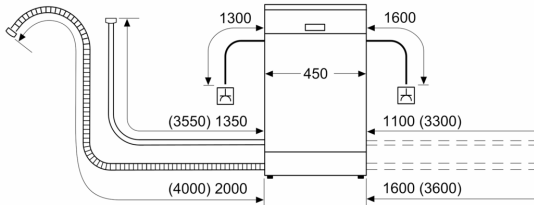

Energy Efficiency Class: E
 Energy Consumption for 100 cycles Eco Programme: 76 kWh
 Maximum number of place settings: 10
 The water consumption of the eco programme in liters per cycle: 9.5 l
 Programme duration: 3:40 h
 Airborne acoustical noise emissions : 44 dB(A) re 1pW
 Airborne acoustical noise emission class: B
 Built-in / Free-standing: Freestanding
 Height of removable worktop: 30 mm
 Dimensions of the product (HxWxD): 845 x 450 x 600 mm
 Depth with open door 90 degree: 1155 mm
 Adjustable feet: Yes - all
 Maximum adjustability feet: 20 mm
 Adjustable plinth: No
 Net weight: 40.2 kg
 Gross weight: 41.5 kg
 Connection rating: 2400 W
 Fuse protection: 10 A
 Voltage: 220-240 V
 Frequency: 50; 60 Hz
 Length electrical supply cord: 175.0 cm
 Plug type: GB plug
 Length inlet hose: 165 cm
 Length outlet hose: 205 cm
 EAN code: 4242005468591
 Installation typology: Free-standing with built under possibility

**Series 4, Free-standing dishwasher,
45 cm, White
SPS4HMW49G**

measurements in mm

⏏ socket
() values with extension kit