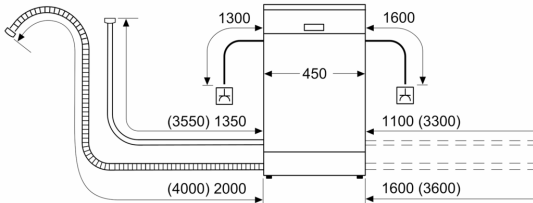

- SGZ1010 inlet and outlet hose extention
- SMZ5000 Dishwashing aid set
- SMZ5002 Silver polishing cassette

Energy Efficiency Class: F
 Energy Consumption for 100 cycles Eco Programme: 78 kWh
 Maximum number of place settings: 9
 The water consumption of the eco programme in liters per cycle: 9.5 l
 Programme duration: 3:35 h
 Airborne acoustical noise emissions :48 dB(A) re 1pW
 Airborne acoustical noise emission class:C
 Built-in / Free-standing: Freestanding
 Height of removable worktop: 30 mm
 Dimensions of the product (HxWxD):845 x 450 x 600 mm
 Depth with open door 90 degree: 1155 mm
 Adjustable feet: Yes - all
 Maximum adjustability feet: 20 mm
 Adjustable plinth: No
 Net weight:36.8 kg
 Gross weight: 38.1 kg
 Connection rating: 2400 W
 Fuse protection:10 A
 Voltage: 220-240 V
 Frequency: 50; 60 Hz
 Length electrical supply cord: 175.0 cm
 Plug type: GB plug
 Length inlet hose: 165 cm
 Length outlet hose: 205 cm
 EAN code: 4242005472413
 Installation typology:Free-standing with built under possibility

- Time delay (3, 6 or 24 hours)
- Remaining programme time indicator (min)
- DuoPower spray arm in upper basket
- Self-cleaning filter system with 3 piece corrugated filter
- Leak protection system
- Tamperproof controls
- Stainless steel interior
- Dimensions (HxWxD): 84.5 x 45 x 60cm

¹ Scale of Energy Efficiency Classes from A to G

² Energy consumption in kWh per 100 cycles (in programme Eco 50 °C)

³ Water consumption in litres per cycle (in programme Eco 50 °C)

⁴ Duration of programme Eco 50 °C

**Series 2, Free-standing dishwasher,
45 cm, White
SPS2IKW01G**

measurements in mm

\triangle socket
() values with extension kit