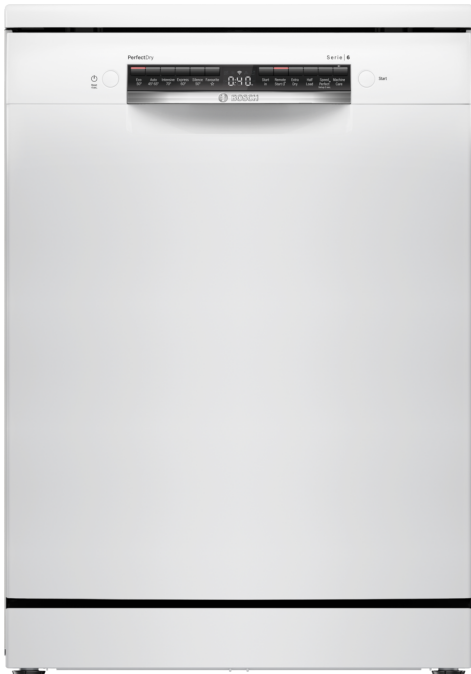

**Series 6, Free-standing dishwasher,  
60 cm, White  
SMS6ZCW00G**

**PerfectDry dishwashers for best drying results with flexible and practical loading solutions for all your different styles of dishes.**

## Series 6, Free-standing dishwasher, 60 cm, White SMS6ZCW00G

**PerfectDry dishwashers for best drying results with flexible and practical loading solutions for all your different styles of dishes.**

<sup>1</sup> Scale of Energy Efficiency Classes from A to G