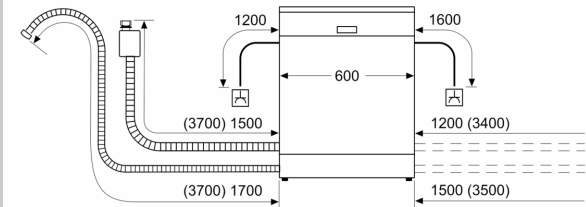

N 30, FULLY-INTEGRATED DISHWASHER, 60 CM
S153HAX02G

measurements in mm

socket
( ) values with extension kit