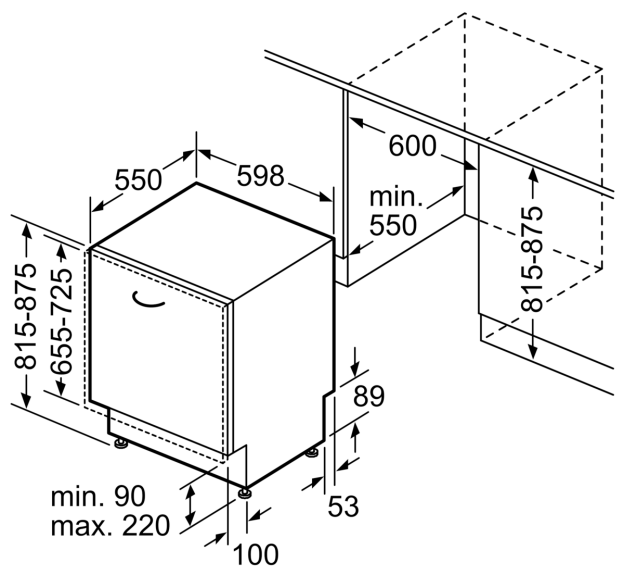

Energy Efficiency Class: D
 Energy Consumption for 100 cycles Eco Programme: 84 kWh
 Maximum number of place settings: 13
 The water consumption of the eco programme in liters per cycle: 9.5 l
 Programme duration: 4:55 h
 Airborne acoustical noise emissions : 48 dB(A) re 1pW
 Airborne acoustical noise emission class: C
 Built-in / Free-standing: Built-in
 Height of removable worktop: 0 mm
 Dimensions of the product (HxWxD): 815 x 598 x 550 mm
 Min. required niche size for installation (HxWxD): 815-875 x 600 x 550 mm
 Depth with open door 90 degree: 1150 mm
 Adjustable feet: Yes - all from front
 Maximum adjustability feet: 60 mm
 Adjustable plinth: Both horizontal and vertical
 Net weight: 33.4 kg
 Gross weight: 35.5 kg
 Connection Rating: 2400 W
 Fuse protection: 10 A
 Voltage: 220-240 V
 Frequency: 50; 60 Hz
 Length electrical supply cord: 175.0 cm
 Plug type: GB plug
 Length inlet hose: 165 cm
 Length outlet hose: 190 cm
 EAN code: 4242004257271
 Installation typology: Full-integrated

Design features

- Push button top controls
- InfoLight (Red) - Light projection on the floor
- Time delay (3, 6 or 9 hours)
- Aqua Stop: Neff's warranty in case of water damage – throughout the lifetime of the appliance.*
- Self-cleaning filter system with 3 piece corrugated filter
- Large item spray head, steam protection plate
- Stainless steel interior
- Dimensions (HxWxD): 81.5 x 59.8 x 55cm

¹ Scale of Energy Efficiency Classes from A to G

² Energy consumption in kWh per 100 cycles (in programme Eco 50 °C)

³ Water consumption in litres per cycle (in programme Eco 50 °C)

N 30, FULLY-INTEGRATED DISHWASHER, 60 CM
S153HAX02G

measurements in mm

socket
() values with extension kit

measurements in mm