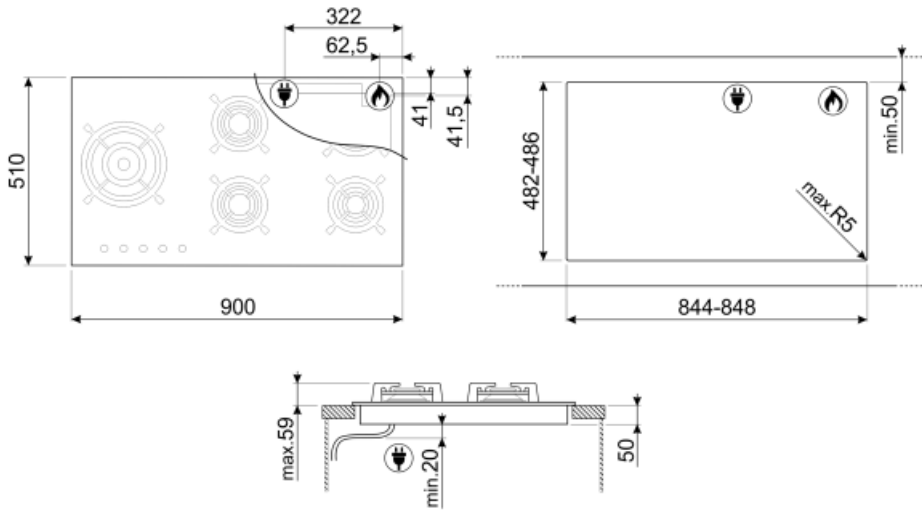

PV695LCNR

Product Family	Hob
Built-in	Traditional
Dimensions	90 cm
Power supply	Gas
Type	Gas
EAN code	8017709222161

Aesthetics

Aesthetics	Dolce Stil Novo
Colour	Black
Finishing	Glass
Material	Glass
Glass Type	Ceramic
Glass on Steel	Yes
Pan stands	Cast iron
Burner Coating	Black Ceram
Type of control setting	Control knobs
Control knobs position	Front
No. of controls	5
Controls colour	Black
Components finishing	Copper
Serigraphy colour	Grey

Programs / Functions

No. of gas cook zones	5
Total no. of cook zones	5

Options

Standard cut out	482-486x844-848 mm
------------------	--------------------

Technical Features

UR

Left - Gas - UR - 6.00 kW

Rear centre - Gas - Semi Rapid - 1.70 kW

Accessories Included

Cast iron wok support 1

Electrical Connection

Nominal power (W)	1 W	Frequency (Hz)	50/60 Hz
Voltage (V)	220-240 V	Power supply cable length	120 cm

Gas Connection

Gas Type	G20 Natural gas	Other gas connections provided	Conical
Gas connection	Cilindrical	Gas connection rating (W)	13100 W
Other gas nozzles included	G30 GPL Liquid gas		

Not included accessories

GRW
Wok support

GRM
Gas hobs moka support

WOKGHU
Cast-Iron WOK Support

LGCN
Connecting Strip Built-in hobs,
stainless steel, 475/495 mm

Symbols glossary

- | | | | |
|--|--|---|---|
|  | Standard installation: Traditional installation in tabletop, suitable for any kitchen sets |  | Heavy duty cast iron pan stands: for maximum stability and strength. |
|  | Knobs control |  | Small cut-out for easy installation |
|  | Reinforced base: A reinforced base, developed exclusively by Smeg, consists of a steel layer fixed to the underside of the glass surface of all gas on glass hobs. |  | Ultra rapid burners: Powerful ultra rapid burners offer up to 5kw of power. |