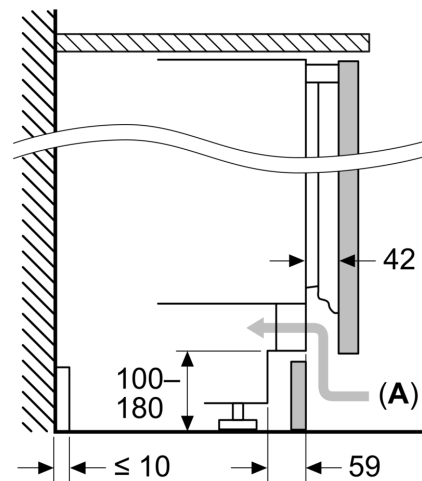

Dimension and installation

- Niche Dimensions: 82 cm H x 60 cm W x 55 cm D
- Dimensions: 82 cm H x 59.8 cm W x 54.8 cm D

Key features - Freezer section

- KU21RVFE0G

Country Specific Options

- Based on the results of the standard 24-hour test. Actual consumption depends on usage/position of the appliance.

Additional features

**iQ300, Built-under fridge, 82 x 60 cm, flat hinge
KU21RVFE0G**

measurements in mm
Recommended gap dimensions for flat hinges

F	R	X
16-19	0-3	2.5
20	0-1	3
	2-3	2.5
21	0-1	3
	2-3	2.5
22	0	4
	1	3.5
	2-3	3

The gap dimensions recommended in the table must be adhered to in order to ensure that appliance doors do not collide with anything when they are opened, and to avoid causing damage to kitchen units.

Measurements in mm

Measurements in mm

A: Substructure height
B: ≥ 560 mm (recommended)

Space for electrical connection next to the appliance on the left or right side

Measurements in mm

A: Air inlet ≥ 200 cm²

Maximal permissible weight of the unit fronts