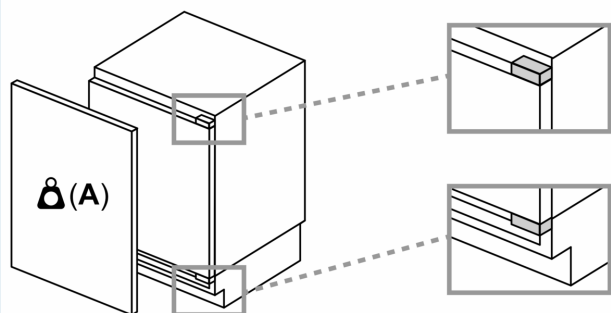

Dimension and installation

- Niche Dimensions: 82 cm H x 60 cm W x 55 cm D
- Dimensions: 82 cm H x 59.8 cm W x 54.8 cm D

Key features - Freezer section

- KU21RVFE0G

Country Specific Options

- Based on the results of the standard 24-hour test. Actual consumption depends on usage/position of the appliance.

The gap dimensions recommended in the table must be adhered to in order to ensure that appliance doors do not collide with anything when they are opened, and to avoid causing damage to kitchen units.

Measurements in mm

Measurements in mm

A: Substructure height
B: ≥ 560 mm (recommended)

Space for electrical connection next to the appliance on the left or right side

Measurements in mm

A: Air inlet ≥ 200 cm²

Maximal permissible weight of the unit fronts