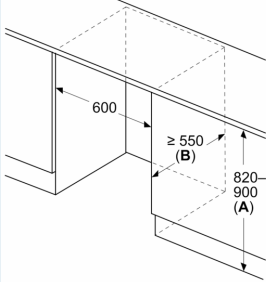

Measurements in mm