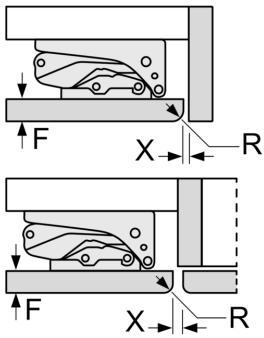

Dimension and installation

- Niche Dimensions: 82 cm H x 60 cm W x 55 cm D
- Dimensions: 82 cm H x 59.8 cm W x 54.8 cm D

Key features - Freezer section

- KU21RVFE0G

Country Specific Options

- Based on the results of the standard 24-hour test. Actual consumption depends on usage/position of the appliance.

Additional features

**iQ300, Built-under fridge, 82 x 60 cm, flat hinge
KU21RVFE0G**

measurements in mm
Recommended gap dimensions for flat hinges

F	R	X
16-19	0-3	2.5
20	0-1	3
	2-3	2.5
21	0-1	3
	2-3	2.5
22	0	4
	1	3.5
	2-3	3

The gap dimensions recommended in the table must be adhered to in order to ensure that appliance doors do not collide with anything when they are opened, and to avoid causing damage to kitchen units.

Measurements in mm