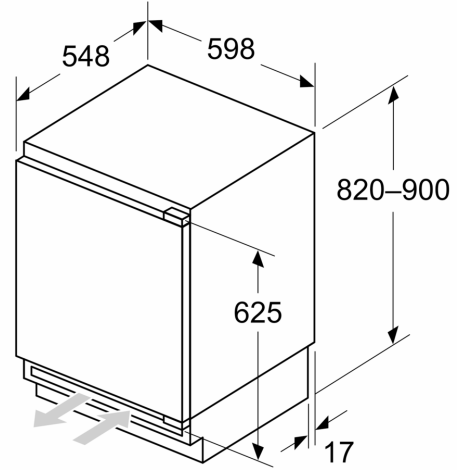

Design features

- Net Fridge Volume : 134 l
- 2 door bins
- Bottle holder in x-deep door tray

Freshness System

Key features - Fridge section

- Right hinged door, door reversible
- built under
- Ventilation through plinth
- Length of power cord:230 cm
- 220 - 240 V

Dimension and installation

- Niche Dimensions: 82 cm H x 60 cm W x 55 cm D
- Dimensions: 82 cm H x 59.8 cm W x 54.8 cm D

Key features - Freezer section

- KU21RVFE0G

Country Specific Options

- Based on the results of the standard 24-hour test. Actual consumption depends on usage/position of the appliance.

Additional features

**iQ300, Built-under fridge, 82 x 60 cm, flat hinge
KU21RVFE0G**

measurements in mm
Recommended gap dimensions for flat hinges

F	R	X
16-19	0-3	2.5
20	0-1	3
	2-3	2.5
21	0-1	3
	2-3	2.5
22	0	4
	1	3.5
	2-3	3

The gap dimensions recommended in the table must be adhered to in order to ensure that appliance doors do not collide with anything when they are opened, and to avoid causing damage to kitchen units.

Measurements in mm