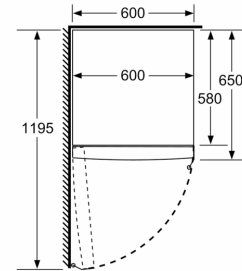

### **Dimension and installation**

- Dimensions: 186 cm H x 60 cm W x 65 cm D
- Left hinged, door reversible
- Height adjustable front feet
- Door opening: No side clearance needed at all. Full access to all drawers, door opening angle 90°.
- 220 - 240 V

## Series 4, Free-standing fridge, 186 x 60 cm, Inox-look KSV36VLEP

	a	b	c	d	e	f
KSW36, GSD36	187					
KSV36, KSF36, GSN36, GSV36	186					
KSV33, GSN33, GSV33	176	60	65	58	60	119.5
KSV29, GSN29, GSV29	161					
GSV24	146					
GSN51	161					
GSN54	176	70	78	70	70	142
GSN58	191					

- a Height
- b Width
- c Depth with closed door w/o handle and w/o distance part
- d Depth of cabinet w/o distance part
- e Width with open door w/o handle
- f Depth with open door w/o handle w/o distance part

measurements in cm

measurements in mm

measurements in mm