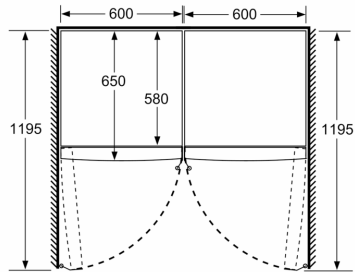

### **Dimension and installation**

- Dimensions: 186 cm H x 60 cm W x 65 cm D
- Left hinged, door reversible
- Height adjustable front feet
- Door opening: No side clearance needed at all. Full access to all drawers, door opening angle 90°.
- 220 - 240 V

## Series 4, Free-standing fridge, 186 x 60 cm, Inox-look KSV36VLEP

	a	b	c	d	e	f
KSW36, GSD36	187					
KSV36, KSF36, GSN36, GSV36	186					
KSV33, GSN33, GSV33	176	60	65	58	60	119.5
KSV29, GSN29, GSV29	161					
GSV24	146					
GSN51	161					
GSN54	176	70	78	70	70	142
GSN58	191					

- a Height
- b Width
- c Depth with closed door w/o handle and w/o distance part
- d Depth of cabinet w/o distance part
- e Width with open door w/o handle
- f Depth with open door w/o handle w/o distance part

measurements in cm

measurements in mm

measurements in mm