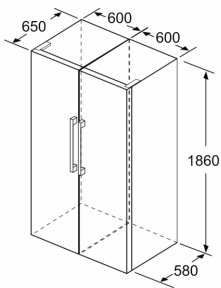

measurements in mm