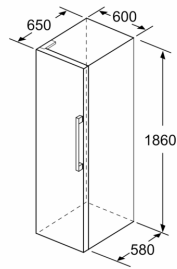

Series 6, Free-standing fridge, 186 x 60 cm, White KSV36AWEPG

	a	b	c	d	e	f
KSW36, GSD36	187					
KSV36, KSF36, GSN36, GSV36	186					
KSV33, GSN33, GSV33	176	60	65	58	60	119.5
KSV29, GSN29, GSV29	161					
GSV24	146					
GSN51	161					
GSN54	176	70	78	70	70	142
GSN58	191					

- a Height
- b Width
- c Depth with closed door w/o handle and w/o distance part
- d Depth of cabinet w/o distance part
- e Width with open door w/o handle
- f Depth with open door w/o handle w/o distance part

measurements in cm

measurements in mm