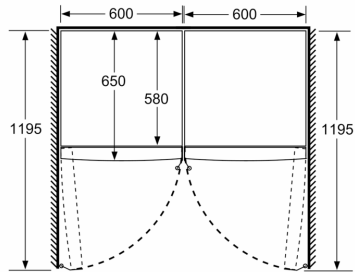

Dimension and installation

- Dimensions: 186 cm H x 60 cm W x 65 cm D
- Left hinged, door reversible
- Height adjustable front feet
- Door opening: No side clearance needed at all. Full access to all drawers, door opening angle 90°.
- 220 - 240 V

Series 6, Free-standing fridge, 186 x 60 cm, White KSV36AWEPG

	a	b	c	d	e	f
KSW36, GSD36	187					
KSV36, KSF36, GSN36, GSV36	186					
KSV33, GSN33, GSV33	176	60	65	58	60	119.5
KSV29, GSN29, GSV29	161					
GSV24	146					
GSN51	161					
GSN54	176	70	78	70	70	142
GSN58	191					

- a Height
- b Width
- c Depth with closed door w/o handle and w/o distance part
- d Depth of cabinet w/o distance part
- e Width with open door w/o handle
- f Depth with open door w/o handle w/o distance part

measurements in cm

measurements in mm

measurements in mm