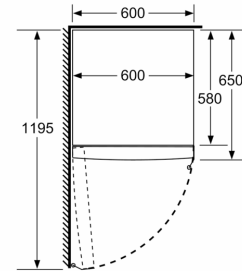

Dimension and installation

- Dimensions: 186 cm H x 60 cm W x 65 cm D
- Left hinged, door reversible
- Height adjustable front feet
- Door opening: No side clearance needed at all. Full access to all drawers, door opening angle 90°.
- 220 - 240 V

Included accessories

- 3 x egg tray
- Based on the results of the standard 24-hour test. Actual consumption depends on usage/position of the appliance.
- To achieve the declared energy consumption, the distanceholders have to be used. As a result, the appliance depth increases by about 3.5 cm. The appliance used without the distance holder is fully functional, but has a slightly higher energy consumption.

- a Height
- b Width
- c Depth with closed door w/o handle and w/o distance part
- d Depth of cabinet w/o distance part
- e Width with open door w/o handle
- f Depth with open door w/o handle w/o distance part

measurements in cm

measurements in mm

measurements in mm