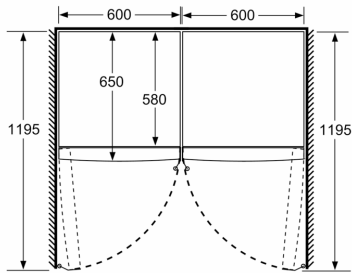

measurements in mm