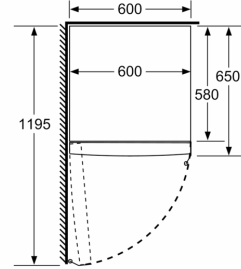

- 1 hyperFresh box with integrated humidity control

Dimension and installation

- Dimensions: 186 cm H x 60 cm W x 65 cm D

Key features - Fridge section

- Left hinged, door reversible
- Height adjustable front feet
- Door opening: No side clearance needed at all. Full access to all drawers, door opening angle 90°.
- Transportation handles
- 220 - 240 V

- a Height
 - b Width
 - c Depth with closed door w/o handle and w/o distance part
 - d Depth of cabinet w/o distance part
 - e Width with open door w/o handle
 - f Depth with open door w/o handle w/o distance part
- measurements in cm

measurements in mm

measurements in mm