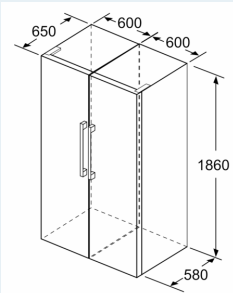

measurements in mm