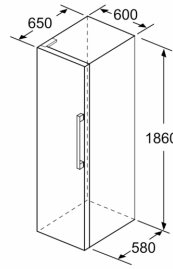

- 1 hyperFresh box with integrated humidity control

Dimension and installation

- Dimensions: 186 cm H x 60 cm W x 65 cm D

Key features - Fridge section

- Left hinged, door reversible
- Height adjustable front feet
- Door opening: No side clearance needed at all. Full access to all drawers, door opening angle 90°.
- Transportation handles
- 220 - 240 V

- a Height
 - b Width
 - c Depth with closed door w/o handle and w/o distance part
 - d Depth of cabinet w/o distance part
 - e Width with open door w/o handle
 - f Depth with open door w/o handle w/o distance part
- measurements in cm