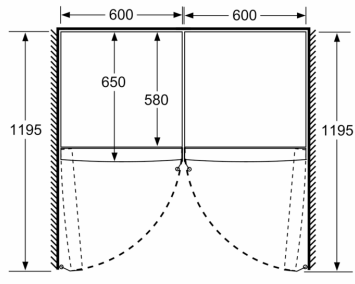

- Dimensions: 186 cm H x 60 cm W x 65 cm D

Key features - Fridge section

- Left hinged, door reversible
- Height adjustable front feet
- Door opening: No side clearance needed at all. Full access to all drawers, door opening angle 90°.
- Transportation handles
- 220 - 240 V

**iQ500, Free-standing fridge, 186 x 60 cm, Black stainless steel
KS36VAXEP**

	a	b	c	d	e	f
KSW36, GSD36	187					
KSV36, KSF36, GSN36, GSV36	186					
KSV33, GSN33, GSV33	176	60	65	58	60	119.5
KSV29, GSN29, GSV29	161					
GSV24	146					
GSN51	161					
GSN54	176	70	78	70	70	142
GSN58	191					

- a Height
- b Width
- c Depth with closed door w/o handle and w/o distance part
- d Depth of cabinet w/o distance part
- e Width with open door w/o handle
- f Depth with open door w/o handle w/o distance part

measurements in cm

measurements in mm

measurements in mm