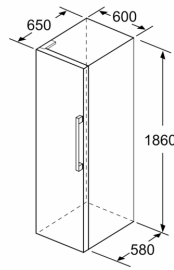

**iQ500, Free-standing fridge, 186 x 60 cm, Black stainless steel
KS36VAXEP**

	a	b	c	d	e	f
KSW36, GSD36	187					
KSV36, KSF36, GSN36, GSV36	186					
KSV33, GSN33, GSV33	176	60	65	58	60	119.5
KSV29, GSN29, GSV29	161					
GSV24	146					
GSN51	161					
GSN54	176	70	78	70	70	142
GSN58	191					

- a Height
- b Width
- c Depth with closed door w/o handle and w/o distance part
- d Depth of cabinet w/o distance part
- e Width with open door w/o handle
- f Depth with open door w/o handle w/o distance part

measurements in cm

measurements in mm