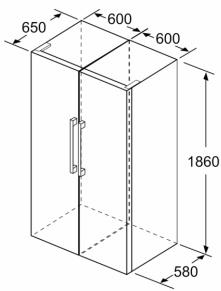

measurements in mm