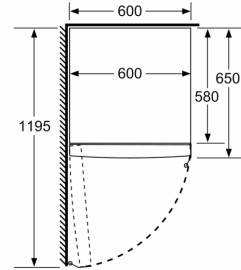

- Dimensions: 186 cm H x 60 cm W x 65 cm D

Key features - Fridge section

- Left hinged, door reversible
- Height adjustable front feet
- Door opening: No side clearance needed at all. Full access to all drawers, door opening angle 90°.
- Transportation handles
- 220 - 240 V

- a Height
- b Width
- c Depth with closed door w/o handle and w/o distance part
- d Depth of cabinet w/o distance part
- e Width with open door w/o handle
- f Depth with open door w/o handle w/o distance part

measurements in cm

measurements in mm

measurements in mm