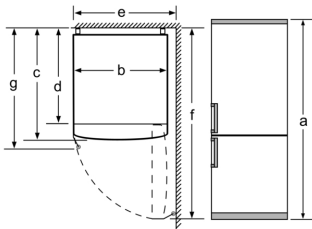

- Net Freezer Volume : 89 l
- Freezing capacity 24h : 10 kg
- Temperature rise time : EU19_Temperature rise time_D: 12 H
- EU19_Fast freezer facility_D
- 3 freezer drawers

Dimension and installation

- Dimensions: 203 cm H x 60 cm W x 66 cm D

- 3 x egg tray, 1 x ice cube tray

Country Specific Options

- Based on the results of the standard 24-hour test. Actual consumption depends on usage/position of the appliance.
- To achieve the declared energy consumption, the distanceholders have to be used. As a result, the appliance depth increases by about 3.5 cm. The appliance used without the distance holder is fully functional, but has a slightly higher energy consumption.

Design features

Dimension and installation

Additional features

**Series 4, Free-standing fridge-freezer
with freezer at bottom, 203 x 60 cm,
White
KGN392WEBG**

Appliance Name	a	b	c	d	e	f	g
KGN39/KGF39 (int. handle)	2030	600	660	590	600	1210	660
KGN39/KGF39 (ext. handle)	2030	600	660	590	640	1210	700

Specification	
a	Height
b	Width
c	Depth with door closed, without handle
d	Cabinet depth
e	Width with door opened to 90°
f	Depth with door opened
g	Depth with door closed, with handle

measurements in mm