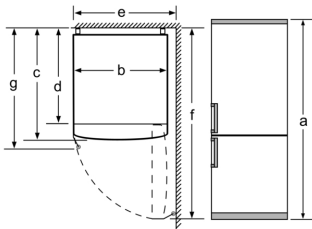

- Net Freezer Volume : 89 l
- Freezing capacity 24h : 10 kg
- Temperature rise time : EU19_Temperature rise time_D: 12 H
- EU19_Fast freezer facility_D
- 3 freezer drawers

Dimension and installation

- Dimensions: 203 cm H x 60 cm W x 66 cm D

- 3 x egg tray, 1 x ice cube tray

Country Specific Options

- Based on the results of the standard 24-hour test. Actual consumption depends on usage/position of the appliance.
- To achieve the declared energy consumption, the distanceholders have to be used. As a result, the appliance depth increases by about 3.5 cm. The appliance used without the distance holder is fully functional, but has a slightly higher energy consumption.

Design features

Dimension and installation

Additional features

**Series 4, Free-standing fridge-freezer
with freezer at bottom, 203 x 60 cm,
Stainless steel look, Total No Frost
KGN392LEBG**

Appliance Name	a	b	c	d	e	f	g
KGN39/KGF39 (int. handle)	2030	600	660	590	600	1210	660
KGN39/KGF39 (ext. handle)	2030	600	660	590	640	1210	700

Specification	
a	Height
b	Width
c	Depth with door closed, without handle
d	Cabinet depth
e	Width with door opened to 90°
f	Depth with door opened
g	Depth with door closed, with handle

measurements in mm