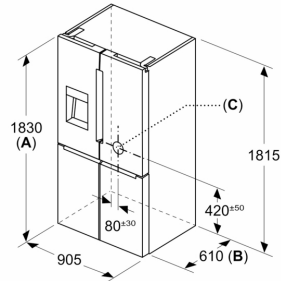

Measurements in mm

A: Front is adjustable 1830–1847 mm, with front levelling feet fully extended

B: Add 25 mm for fixed spacers on back

C: Water connection position