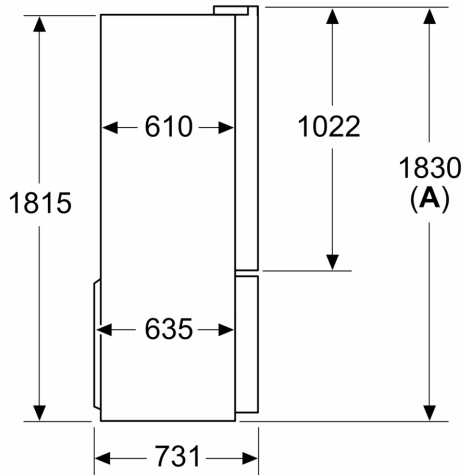

**Series 6, French door bottom
freezer, multi door, 183 x 90.5 cm,
Brushed steel anti-fingerprint
KFD96APEA**

Measurements in mm

A: Front is adjustable 1830–1847 mm, with front levelling feet fully extended