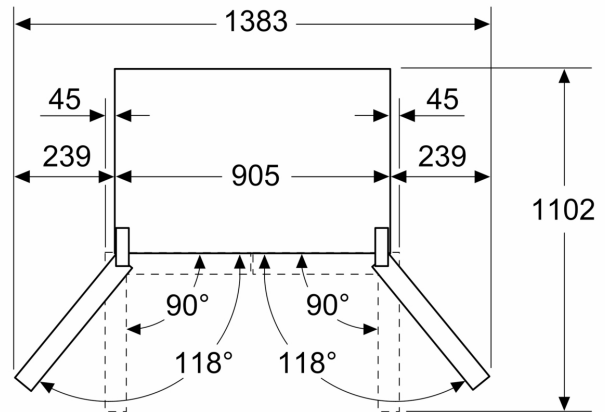

### Dimension and installation

- Dimensions: 183 cm H x 90.5 cm W x 73.1 cm D

### Dimension and installation

### Additional features

**Series 6, French door bottom  
freezer, multi door, 183 x 90.5 cm,  
Brushed steel anti-fingerprint  
KFD96APEA**

Measurements in mm

**A:** Front is adjustable 1830–1847 mm, with front levelling feet fully extended

Measurements in mm

Measurements in mm

A	a	b
≤ 600	0	0
600 < A ≤ 650	45	45
650 < A ≤ 700	60	60
> 700	239	239

**A:** Kitchen cabinet or worktop depth

**B:** Wall  
Drawers can be pulled and taken out with door open to 90°