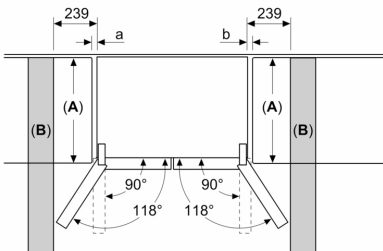

### Dimension and installation

- Dimensions: 183 cm H x 90.5 cm W x 73.1 cm D

### Dimension and installation

### Additional features

**Series 6, French door bottom  
freezer, multi door, 183 x 90.5 cm,  
Brushed steel anti-fingerprint  
KFD96APEA**

Measurements in mm

**A:** Front is adjustable 1830–1847 mm, with front levelling feet fully extended

Measurements in mm

Measurements in mm

A	a	b
≤ 600	0	0
600 < A ≤ 650	45	45
650 < A ≤ 700	60	60
> 700	239	239

**A:** Kitchen cabinet or worktop depth

**B:** Wall  
Drawers can be pulled and taken out with door open to 90°