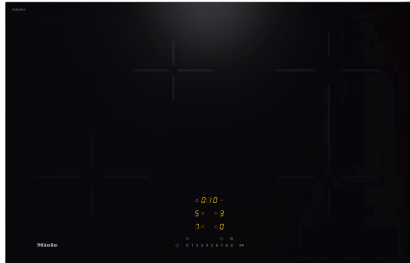

## KM 7373 FL

Induction hob with onset controls  
with flex cooking area for large cookware

- Quick selection via numerical keybank – ComfortSelect
- 4 cooking zones incl. 1 flex cooking area
- A width of 800 mm for surface-mounted or flush-fit installation
- Communication with the cooker hood – automatic Con@ctivity function

EAN: 4002516733089 / Material number: 12399730 / Old Material Number: 26737370GB

<b>Heating type</b>	
Heating type	Induction
<b>Construction type</b>	
Independent of cooker	•
<b>Design</b>	
Elegant glass ceramic surface	•
Flush	•
Ceramic surface colour	Black
Surface-mounted installation	•
<b>Cooking zone details</b>	
Number of cooking zones	4
Number of cooking areas	1
Maximum number of pans	4
<b>PowerFlex cooking zones</b>	
No.	2
Type	Flex cooking zone
Diameter in mm	Ø 110-210
Rating in W	2100
Booster in W	3000
<b>1st cooking zone/cooking area</b>	
Position	front left
Type	Dual-circuit ring
Size in mm	Ø 110-220
Max. Booster power rating in W	3000
Max. rating in W	2300
<b>2nd cooking zone/cooking area</b>	
Position	rear left
Type	Dual-circuit ring
Size in mm	Ø 90-160
Max. Booster power rating in W	1850
Max. rating in W	1400
<b>3rd cooking zone/cooking area</b>	
Position	right
Type	Flex cooking zone
Size in mm	210x400
Max. Booster power rating in W	3700
Max. rating in W	3000
<b>User convenience</b>	
Miele@home	•
Operation via sensor controls	ComfortSelect
Automatic function Con@ctivity	•
Pan and pan size recognition	•
Extended cooking zone	•
Display colour	Yellow
Auto heat-up	•
Keeping warm	•
Stop & Go function	•
Recall function	•
Safety switch-off	•
Permanent pan recognition	•