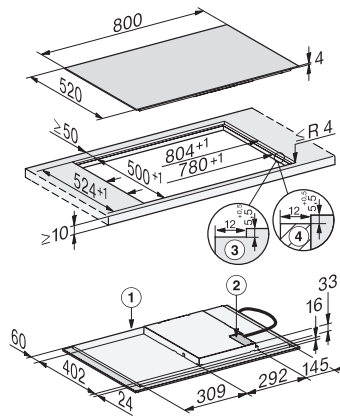

## KM 7373 FL

Induction hob with onset controls  
with flex cooking area for large cookware

EAN: 4002516733089 / Material number: 12399730 / Old Material Number: 26737370GB

Individual setting options (e.g. buzzers)	•
Minute minder	•
<b>Efficiency and sustainability</b>	
Residual heat utilisation	•
Power rating in off mode in W	0.5
Power rating in standby mode in W	1.0
Power rating in networked standby in W	2.0
Time until automatic switch to off mode in min	20
Time until automatic switch to standby in min	20
Time until automatic switch to networked standby in min	20
<b>Cleaning and care</b>	
Easy to clean ceramic glass	•
<b>Safety</b>	
Safety switch-off	•
Lock function	•
System lock	•
Integrated cooling fan	•
Overheating protection	•
Residual heat indicator	•
<b>Technical data</b>	
Dimensions in mm (width)	800
Dimensions in mm (height)	53
Dimensions in mm (depth)	520
Cutout dimensions in mm (width) with surface-mounted installation	750
Cutout dimensions in mm (depth) with surface-mounted installation	490
Casing height incl. connection box in mm	53
Internal cutout dimensions in mm (width) with flush installation	780
Internal cutout dimensions in mm (depth) with flush installation	500
Weight in kg	11
External cutout dimensions in mm (width) with flush installation	804
External cutout dimensions in mm (depth) with flush installation	524
Total rated load in kW	7.30
Length of supply lead in m	1.4
Voltage in V	230
Frequency in Hz	50-60
<b>Accessories included</b>	
Mains cable	Yes

## KM 7373 FL

Induction hob with onset controls  
with flex cooking area for large cookware

KM7373FL, KM7372FL surface-mounted (Installation drawing)

1) front, 2) Mains connection box, The mains connection cable (L = 1440 mm) is enclosed loose

KM7373FL, KM7372FL flush (Installation drawing)

1) front, 2) Mains connection box, The mains connection cable (L = 1440 mm) is enclosed loosely, 3) Step milled natural stone worktop, 4) Wooden strip 12 mm (no supplied accessories)