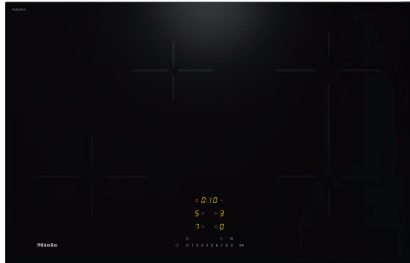

KM 7373 FL

Induction hob with onset controls
with flex cooking area for large cookware

EAN: 4002516733089 / Material number: 12399730 / Old Material Number: 26737370GB

Individual setting options (e.g. buzzers)	•
Minute minder	•
Efficiency and sustainability	
Residual heat utilisation	•
Power rating in off mode in W	0.5
Power rating in standby mode in W	1.0
Power rating in networked standby in W	2.0
Time until automatic switch to off mode in min	20
Time until automatic switch to standby in min	20
Time until automatic switch to networked standby in min	20
Cleaning and care	
Easy to clean ceramic glass	•
Safety	
Safety switch-off	•
Lock function	•
System lock	•
Integrated cooling fan	•
Overheating protection	•
Residual heat indicator	•
Technical data	
Dimensions in mm (width)	800
Dimensions in mm (height)	53
Dimensions in mm (depth)	520
Cutout dimensions in mm (width) with surface-mounted installation	750
Cutout dimensions in mm (depth) with surface-mounted installation	490
Casing height incl. connection box in mm	53
Internal cutout dimensions in mm (width) with flush installation	780
Internal cutout dimensions in mm (depth) with flush installation	500
Weight in kg	11
External cutout dimensions in mm (width) with flush installation	804
External cutout dimensions in mm (depth) with flush installation	524
Total rated load in kW	7.30
Length of supply lead in m	1.4
Voltage in V	230
Frequency in Hz	50-60
Accessories included	
Mains cable	Yes