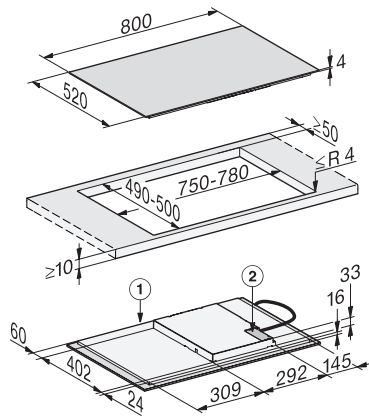

## KM 7373 FL

Induction hob with onset controls  
with flex cooking area for large cookware

EAN: 4002516733089 / Material number: 12399730 / Old Material Number: 26737370GB

Individual setting options (e.g. buzzers)	•
Minute minder	•
<b>Efficiency and sustainability</b>	
Residual heat utilisation	•
Power rating in off mode in W	0.5
Power rating in standby mode in W	1.0
Power rating in networked standby in W	2.0
Time until automatic switch to off mode in min	20
Time until automatic switch to standby in min	20
Time until automatic switch to networked standby in min	20
<b>Cleaning and care</b>	
Easy to clean ceramic glass	•
<b>Safety</b>	
Safety switch-off	•
Lock function	•
System lock	•
Integrated cooling fan	•
Overheating protection	•
Residual heat indicator	•
<b>Technical data</b>	
Dimensions in mm (width)	800
Dimensions in mm (height)	53
Dimensions in mm (depth)	520
Cutout dimensions in mm (width) with surface-mounted installation	750
Cutout dimensions in mm (depth) with surface-mounted installation	490
Casing height incl. connection box in mm	53
Internal cutout dimensions in mm (width) with flush installation	780
Internal cutout dimensions in mm (depth) with flush installation	500
Weight in kg	11
External cutout dimensions in mm (width) with flush installation	804
External cutout dimensions in mm (depth) with flush installation	524
Total rated load in kW	7.30
Length of supply lead in m	1.4
Voltage in V	230
Frequency in Hz	50-60
<b>Accessories included</b>	
Mains cable	Yes

## KM 7373 FL

Induction hob with onset controls  
with flex cooking area for large cookware

KM7373FL, KM7372FL surface-mounted (Installation drawing)

1) front, 2) Mains connection box, The mains connection cable (L = 1440 mm) is enclosed loose

KM7373FL, KM7372FL flush (Installation drawing)

1) front, 2) Mains connection box, The mains connection cable (L = 1440 mm) is enclosed loosely, 3) Step milled natural stone worktop, 4) Wooden strip 12 mm (no supplied accessories)