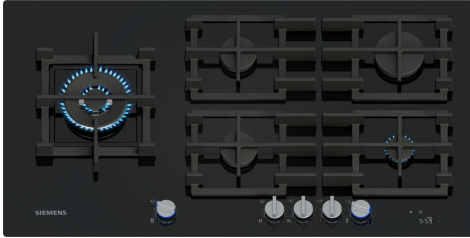

IQ700, Gas hob, 90 cm, Tempered glass, Black ER9A6SH40

Tempered glass gas hob with stepFlame Technology for precise flame control, intelligent hob-hood-control, detachable dials and semi-continuous pan supports for an easy cleaning.

- ✓ stepFlame Technology: Precise flame control with nine different settings
- ✓ Detachable metallic sword dials: Easily removable for easy cleaning and precise cooking control
- ✓ Illuminated dials: Instantly recognise when burner is on and its power level
- ✓ cookConnect: Control different functions of your hood, like power level or light, directly from your hob with a matching Siemens hood
- ✓ Intelligent hood automatic: The hood is synced to your hob for maximum convenience

HZ298105	Simmer plate
HZ298107	Wok ring
HZ298114	Small pot support
HZ32WA00	Wireless food thermometer
HZ9SE040	4 pieces Set
HZ9SE060	6 pieces Set

Product name/family: gas hob w integrated controls
 Built-in / Free-standing: Built-in
 Energy input: Gas
 Number of cooking zones: 5
 Required niche size for installation (HxWxD): 45 x 850-852 x 490-502 mm
 Width of the appliance: 915 mm
 Dimensions: 54x915x520 mm
 Dimensions of the packed product (HxWxD): . 165 x 1116 x 659 mm
 Weight: 23.7 kg
 Gross weight: 27.5 kg
 Residual heat indicator: Separate
 Location of control panel: Front
 Basic surface material: Tempered glass
 Color of surface: Black
 Color of frame: Black
 Length electrical supply cord: 100.0 cm
 EAN code: 4242003948408
 Gas connection rating: 13700 W
 Fuse protection: 3 A
 Nominal power: 220-240 V
 Frequency: 50; 60 Hz

IQ700, Gas hob, 90 cm, Tempered glass, Black ER9A6SH40

Design

- Tempered Glass surface, black
- frameless design: install the hob either flush or slightly raised on the worktop
- Cast iron pan supports with rubber feet
- illuminated full metal