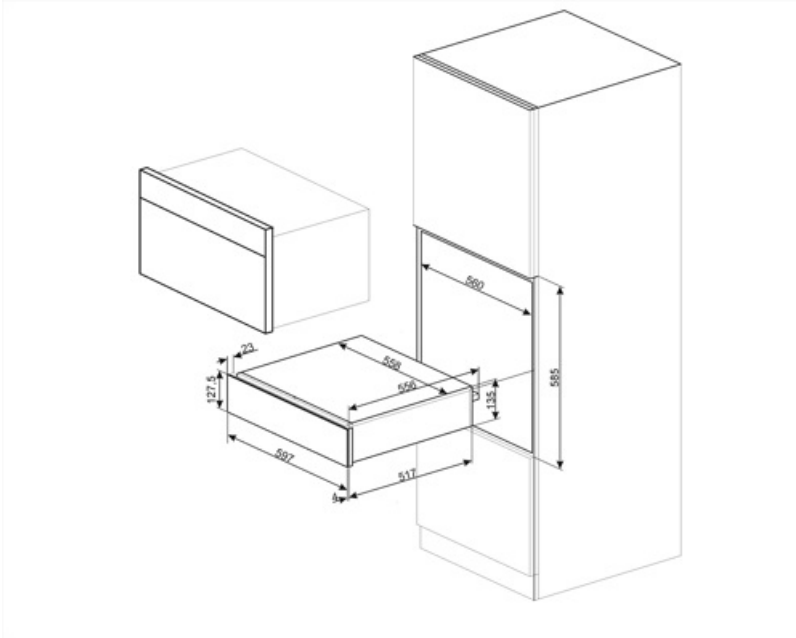

## Logistic Information

Width (mm)

597 mm

Product Height (mm)

135 mm

Depth (mm)

538 mm

---