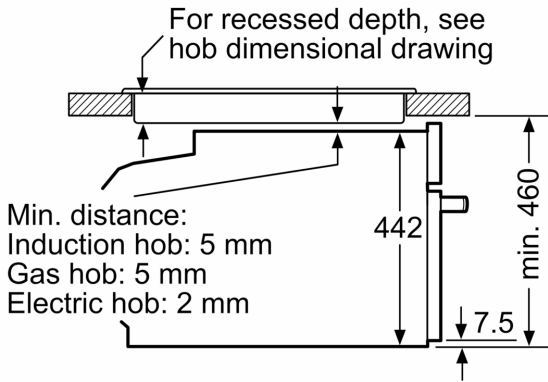

Technical information

- Power cord length 150 cm Cable length
- Nominal voltage: 220 - 240 V
- Total connected load electric: 3.6 KW

Performance/technical information

- Appliance dimension (hxwx): 455 mm x 594 mm x 548 mm
- Niche dimension (hxwx): 450 mm - 455 mm x 560 mm - 568 mm x 550 mm
- Please refer to the dimensions provided in the installation manual

**iQ700, Built-in compact oven with microwave function, 60 x 45 cm, Black
CM724G1B1B**

Measurements in mm

Installing two appliances on top of each other
Air exchange

A: Air inlet $\geq 200 \text{ cm}^2$

measurements in mm

Installation with a hob.

measurements in mm

If the compact appliance will be installed underneath a hob, the following worktop thicknesses (including substructure if necessary) must be taken into account.