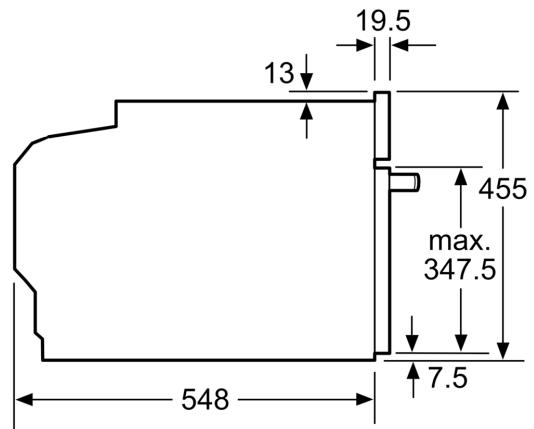

Technical information

- Power cord length 150 cm Cable length
- Nominal voltage: 220 - 240 V
- Total connected load electric: 3.6 KW

Performance/technical information

- Appliance dimension (hxwx): 455 mm x 594 mm x 548 mm
- Niche dimension (hxwx): 450 mm - 455 mm x 560 mm - 568 mm x 550 mm
- Please refer to the dimensions provided in the installation manual

**iQ700, Built-in compact oven with microwave function, 60 x 45 cm, Black
CM724G1B1B**

Measurements in mm

Installing two appliances on top of each other
Air exchange

A: Air inlet $\geq 200 \text{ cm}^2$

measurements in mm

Installation with a hob.

measurements in mm

If the compact appliance will be installed underneath a hob, the following worktop thicknesses (including substructure if necessary) must be taken into account.