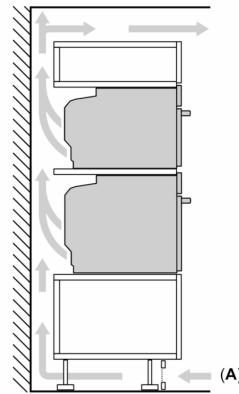

Technical information

- Power cord length 150 cm Cable length
- Nominal voltage: 220 - 240 V
- Total connected load electric: 3.6 KW

Performance/technical information

- Appliance dimension (hxwx): 455 mm x 594 mm x 548 mm
- Niche dimension (hxwx): 450 mm - 455 mm x 560 mm - 568 mm x 550 mm
- Please refer to the dimensions provided in the installation manual

**iQ700, Built-in compact oven with microwave function, 60 x 45 cm, Black
CM724G1B1B**

Measurements in mm

Installing two appliances on top of each other
Air exchange

A: Air inlet $\geq 200 \text{ cm}^2$

measurements in mm

Installation with a hob.

measurements in mm

If the compact appliance will be installed underneath a hob, the following worktop thicknesses (including substructure if necessary) must be taken into account.