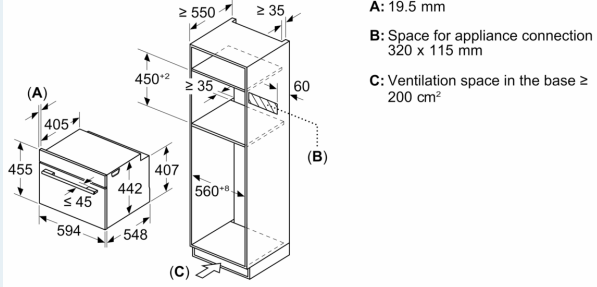

Technical information

- Power cord length 150 cm Cable length
- Nominal voltage: 220 - 240 V
- Total connected load electric: 3.6 KW

Performance/technical information

- Appliance dimension (hxwx): 455 mm x 594 mm x 548 mm
- Niche dimension (hxwx): 450 mm - 455 mm x 560 mm - 568 mm x 550 mm
- Please refer to the dimensions provided in the installation manual

**iQ700, Built-in compact oven with microwave function, 60 x 45 cm, Black
CM724G1B1B**

Measurements in mm

Installing two appliances on top of each other
Air exchange

A: Air inlet $\geq 200 \text{ cm}^2$

measurements in mm