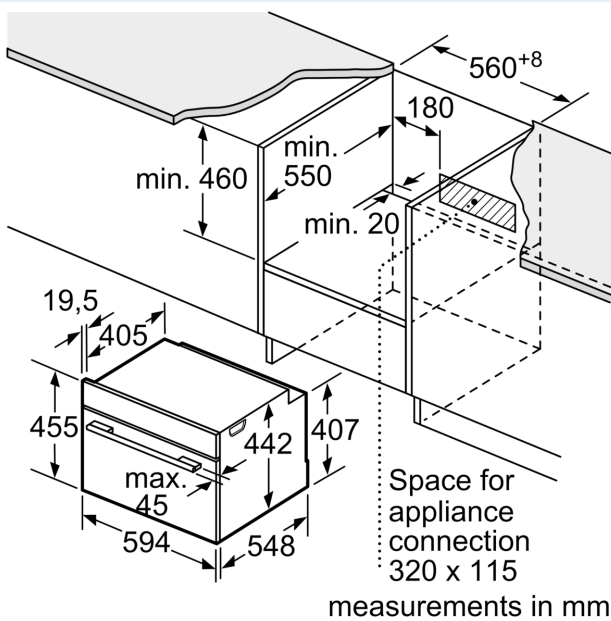

Technical information

- Power cord length 150 cm Cable length
- Nominal voltage: 220 - 240 V
- Total connected load electric: 3.6 KW

Performance/technical information

- Appliance dimension (hxwx): 455 mm x 594 mm x 548 mm
- Niche dimension (hxwx): 450 mm - 455 mm x 560 mm - 568 mm x 550 mm
- Please refer to the dimensions provided in the installation manual

**iQ700, Built-in compact oven with microwave function, 60 x 45 cm, Black
CM724G1B1B**

Measurements in mm

Installing two appliances on top of each other
Air exchange

A: Air inlet $\geq 200 \text{ cm}^2$

measurements in mm

Installation with a hob.

measurements in mm

If the compact appliance will be installed underneath a hob, the following worktop thicknesses (including substructure if necessary) must be taken into account.

Hob type	min. worktop thickness	
	fitted	flush
Induction hob	42 mm	43 mm
Full surface Induction hob	52 mm	53 mm
Gas hob	32 mm	43 mm
Electric hob	32 mm	35 mm