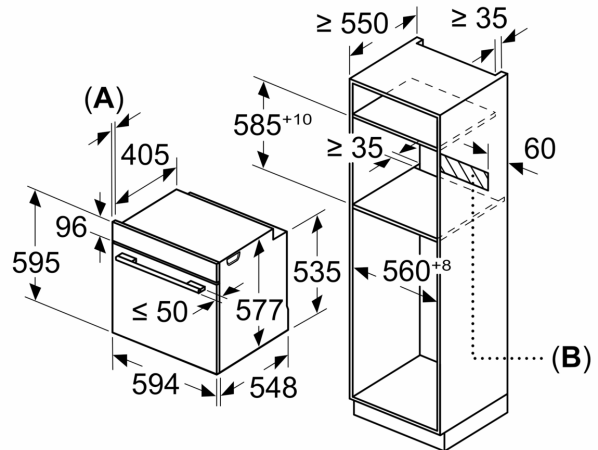

Accessories

- 1 Clip rail, Stop function
- 1 x universal pan, 2 x combination grid

Performance/technical information

- Energy efficiency rating (acc. EU Nr. 65/2014): A
- Energy consumption per cycle in conventional mode: 1.04 kWh
- Energy consumption per cycle in fan-forced convection mode: 0.81 kWh
- Number of cavities: Main cavity Heat source: electrical Cavity volume: 71 litre
- Total connected load electric: 2.99 KW
- 120 cm Cable length
- Nominal voltage: 220 - 240 V
- Appliance dimension (hxwxh): 595 mm x 594 mm x 548 mm
- Niche dimension (hxwxh): 585 mm - 595 mm x 560 mm - 568 mm x 550 mm
- Please refer to the dimensions provided in the installation manual

N 50, BUILT-IN OVEN, 60 X 60 CM, STAINLESS STEEL
B3ACE4HNOB

Dimensioned drawings

If the appliance will be installed underneath a hob, the following worktop thicknesses (including substructure if necessary) must be taken into account.

Hob type	min. worktop thickness	
	fitted	flush
Induction hob	37 mm	38 mm
Full surface Induction hob	47 mm	48 mm
Gas hob	30 mm	38 mm
Electric hob	27 mm	30 mm

Measurements in mm

A: 19.5 mm
B: Space for appliance connection 320 x 115 mm

Dimensioned drawings

Installation with a hob.

measurements in mm