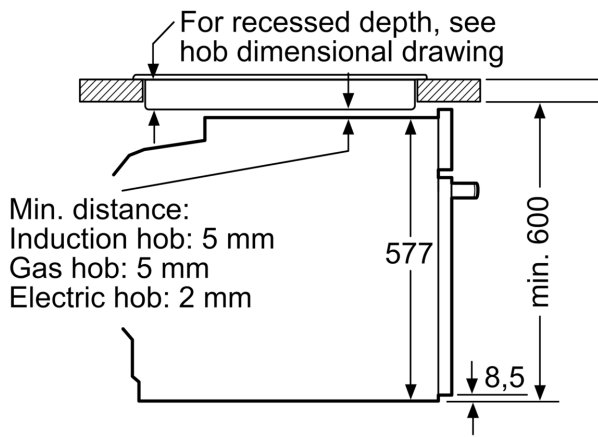

Accessories

- 1 Clip rail, Stop function
- 1 x universal pan, 2 x combination grid

Performance/technical information

- Energy efficiency rating (acc. EU Nr. 65/2014): A
- Energy consumption per cycle in conventional mode: 1.04 kWh
- Energy consumption per cycle in fan-forced convection mode: 0.81 kWh
- Number of cavities: Main cavity Heat source: electrical Cavity volume: 71 litre
- Total connected load electric: 2.99 KW
- 120 cm Cable length
- Nominal voltage: 220 - 240 V
- Appliance dimension (hxwxh): 595 mm x 594 mm x 548 mm
- Niche dimension (hxwxh): 585 mm - 595 mm x 560 mm - 568 mm x 550 mm
- Please refer to the dimensions provided in the installation manual

N 50, BUILT-IN OVEN, 60 X 60 CM, STAINLESS STEEL
B3ACE4HNOB

Dimensioned drawings

If the appliance will be installed underneath a hob, the following worktop thicknesses (including substructure if necessary) must be taken into account.

Hob type	min. worktop thickness	
	fitted	flush
Induction hob	37 mm	38 mm
Full surface Induction hob	47 mm	48 mm
Gas hob	30 mm	38 mm
Electric hob	27 mm	30 mm

Measurements in mm

A: 19.5 mm
B: Space for appliance connection 320 x 115 mm

Dimensioned drawings

Installation with a hob.

measurements in mm