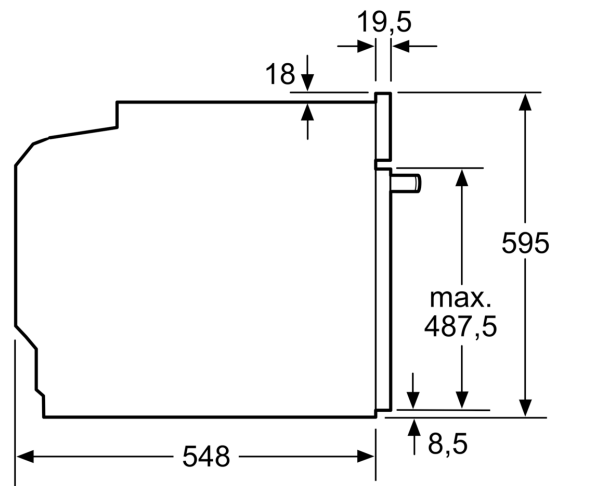

Accessories

- 1 Clip rail, Stop function
- 1 x universal pan, 2 x combination grid

Performance/technical information

- Energy efficiency rating (acc. EU Nr. 65/2014): A
- Energy consumption per cycle in conventional mode: 1.04 kWh
- Energy consumption per cycle in fan-forced convection mode: 0.81 kWh
- Number of cavities: Main cavity Heat source: electrical Cavity volume: 71 litre
- Total connected load electric: 2.99 KW
- 120 cm Cable length
- Nominal voltage: 220 - 240 V
- Appliance dimension (hxwxh): 595 mm x 594 mm x 548 mm
- Niche dimension (hxwxh): 585 mm - 595 mm x 560 mm - 568 mm x 550 mm
- Please refer to the dimensions provided in the installation manual

N 50, BUILT-IN OVEN, 60 X 60 CM, STAINLESS STEEL
B3ACE4HNOB

Dimensioned drawings

If the appliance will be installed underneath a hob, the following worktop thicknesses (including substructure if necessary) must be taken into account.

Hob type	min. worktop thickness	
	fitted	flush
Induction hob	37 mm	38 mm
Full surface Induction hob	47 mm	48 mm
Gas hob	30 mm	38 mm
Electric hob	27 mm	30 mm

Measurements in mm

A: 19.5 mm
B: Space for appliance connection 320 x 115 mm

Dimensioned drawings

Installation with a hob.

measurements in mm