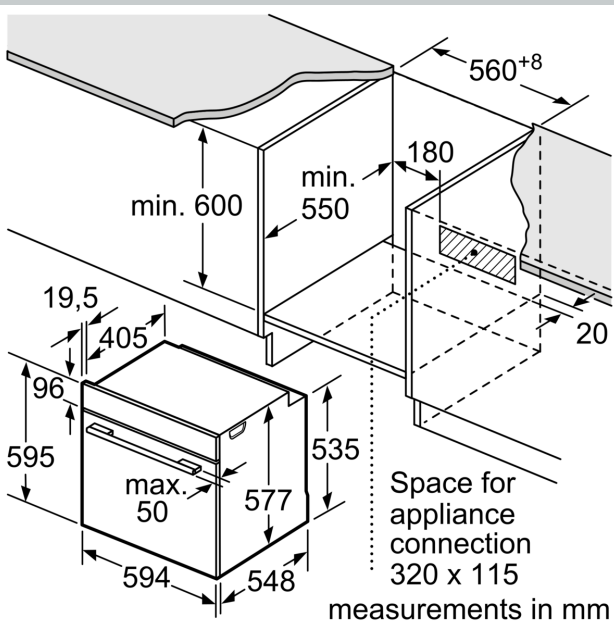

Accessories

- 1 Clip rail, Stop function
- 1 x universal pan, 2 x combination grid

Performance/technical information

- Energy efficiency rating (acc. EU Nr. 65/2014): A
- Energy consumption per cycle in conventional mode: 1.04 kWh
- Energy consumption per cycle in fan-forced convection mode: 0.81 kWh
- Number of cavities: Main cavity Heat source: electrical Cavity volume: 71 litre
- Total connected load electric: 2.99 KW
- 120 cm Cable length
- Nominal voltage: 220 - 240 V
- Appliance dimension (hxwxh): 595 mm x 594 mm x 548 mm
- Niche dimension (hxwxh): 585 mm - 595 mm x 560 mm - 568 mm x 550 mm
- Please refer to the dimensions provided in the installation manual

N 50, BUILT-IN OVEN, 60 X 60 CM, STAINLESS STEEL
B3ACE4HNOB

Dimensioned drawings

If the appliance will be installed underneath a hob, the following worktop thicknesses (including substructure if necessary) must be taken into account.

Hob type	min. worktop thickness	
	fitted	flush
Induction hob	37 mm	38 mm
Full surface Induction hob	47 mm	48 mm
Gas hob	30 mm	38 mm
Electric hob	27 mm	30 mm

Measurements in mm

A: 19.5 mm
B: Space for appliance connection 320 x 115 mm

Dimensioned drawings

Installation with a hob.

measurements in mm