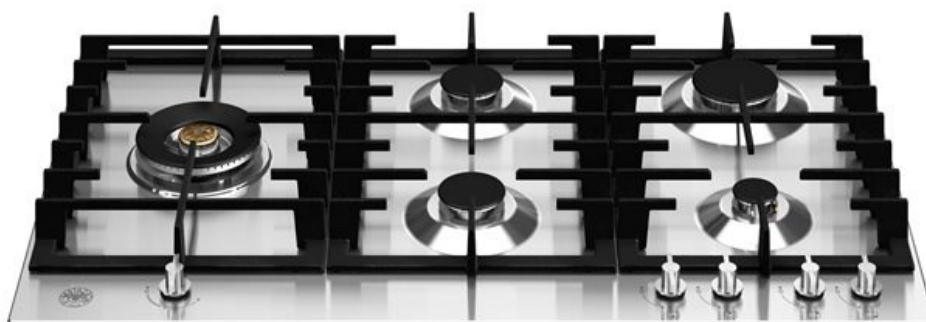

90 cm Gas hob with lateral dual wok Modern Series

P905LMDX

This Bertazzoni Modern Series 90cm gas hob features five aluminium burners and accurate metal control knobs to make cooking simple and precise. A lateral 5kW wok ring offers added versatility. The cast iron pan support is solid and secure for safe use. Finished in stainless steel it is also available in black enamel.

[Guarda online](#)

Specifications

Features

Worktop

Size	90 cm
Number of gas zones	5
Worktop type	gas
Worktop design	stainless steel low edge
Worktop controls	knobs
Knobs	metal coated
Burners type and caps	aluminum
Pan supports	cast iron
Flame failure device	yes
Ignition	yes

Cooking zones

Dual wok	0.48 kW - 5 kW
Rapid	1.05 kW - 3 kW
Semi-rapid	0.60 kW - 1.75 kW
Auxiliary	0.48 kW - 1 kW

Technical specifications

Voltage and frequency	220/240 V - 50/60 Hz - 1 A
Absorbed power (W)	1 W

Dimensions